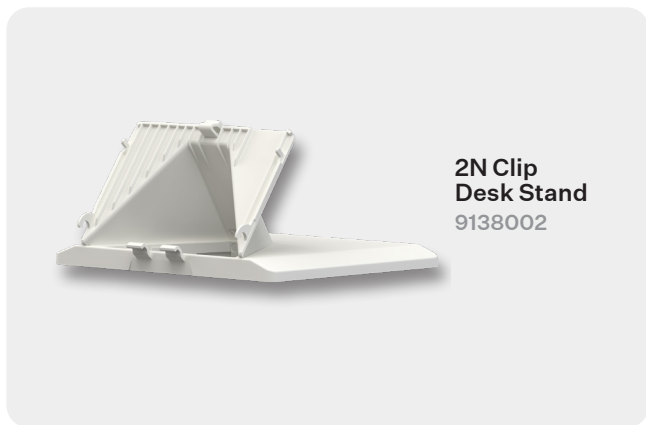

Variants

Technical Parameters

Mechanical properties

Dimensions 150.7 (W) x 61.6 (H) x 99 (D) mm
5.93 (W) x 2.43 (H) x 3.9 (D) inches

Material plastic (PC 2407)

Technical Drawing