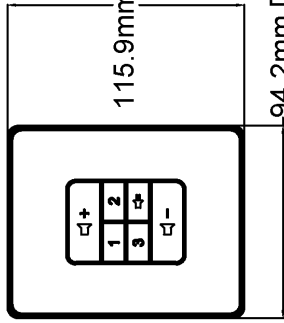

AXIS C8310 Volume Controller

www.axis.com

Revision	v.01	Revision date	2023-08-24
Paper size	A4	Release date	2023-08-24
Created by	MIF	Scale	1:3

© 2023 Axis Communications

Revision	v.01	Revision date	2023-08-24
Paper size	A4	Release date	2023-08-24
Created by	MIF	Scale	1:3