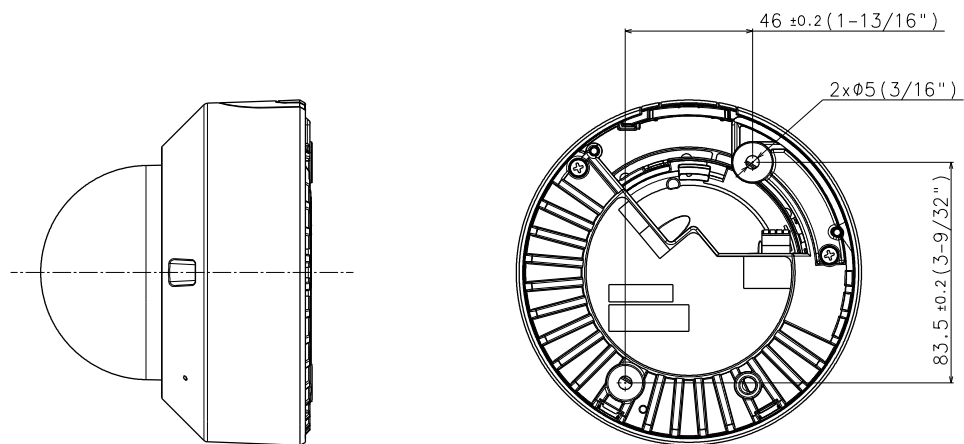

Alarm	
Alarm Source	3 terminals input, VMD alarm, Command alarm, Audio detection alarm
Alarm Actions	SDXC/SDHC/SD memory recording, E-mail notification, HTTP alarm notification Indication on browser, TCP alarm notification output
Input/Output	
Monitor Output (for Adjustment)	VBS : 1.0 V [p-p] / 75 Ω , composite, Pin jack An NTSC or PAL signal can be outputted from camera
Audio input	\varnothing 3.5 mm stereo mini jack For microphone input : Recommended applicable microphone : Plug-in power type (Sensitivity of microphone : -48 dB \pm 3 dB (0 dB=1 V/Pa, 1 kHz)) Input impedance : Approx. 2 k Ω (unbalanced) Supply voltage : 2.5 V \pm 0.5 V / For line input : Input level: Approx. -10 dBV
Audio Output	\varnothing 3.5 mm stereo mini jack (monaural output) Output impedance : Approx. 600 Ω (unbalanced) / Output level : -20 dBV
External I/O Terminals	ALARM IN 1 (Alarm input 1/ Black & white input/ Auto time adjustment input) (x1) ALARM IN 2 (Alarm input 2/ ALARM OUT) (x1) , ALARM IN 3 (Alarm input 3/ AUX OUT) (x1)
General	
Safety	UL (UL62368-1), c-UL (CSA C22.2 No.62368-1), CE, IEC62368-1
EMC	FCC (Part15 ClassA), ICES-003 ClassA, EN55032 ClassB, EN55035
Power Source and Power Consumption	DC power supply : DC12 V 720 mA, Approx. 8.6 W PoE (IEEE802.3af compliant) Device : DC48 V 180 mA, Approx. 8.7 W (Class 0 device)
Ambient Operating Temperature	-10 $^{\circ}$ C to +50 $^{\circ}$ C (14 $^{\circ}$ F to 122 $^{\circ}$ F)
Ambient Operating Humidity	10 to 90 % (no condensation)
Dimensions	\varnothing 129.5 mm x 101 mm (H) { \varnothing 5-3/32 inches x 3-31/32 inches (H)} Dome radius 40 mm {1-9/16 inches}
Mass (approx.)	470 g {1.04 lbs.}
Finish	Main body : ABS resin, Black / Dome cover : Acrylic resin, Clear

WV-QPL500-B
Mount Bracket

WV-Q183
Mount Bracket

WV-Q178
Mount Bracket

WV-QCL100-B
Mount Bracket

WV-QEM100-B
Mount Bracket

WV-Q105A
Mount Bracket

WV-QSR100-B
Sun Shade

Mass : Approx. 470 g {1.04 lbs}