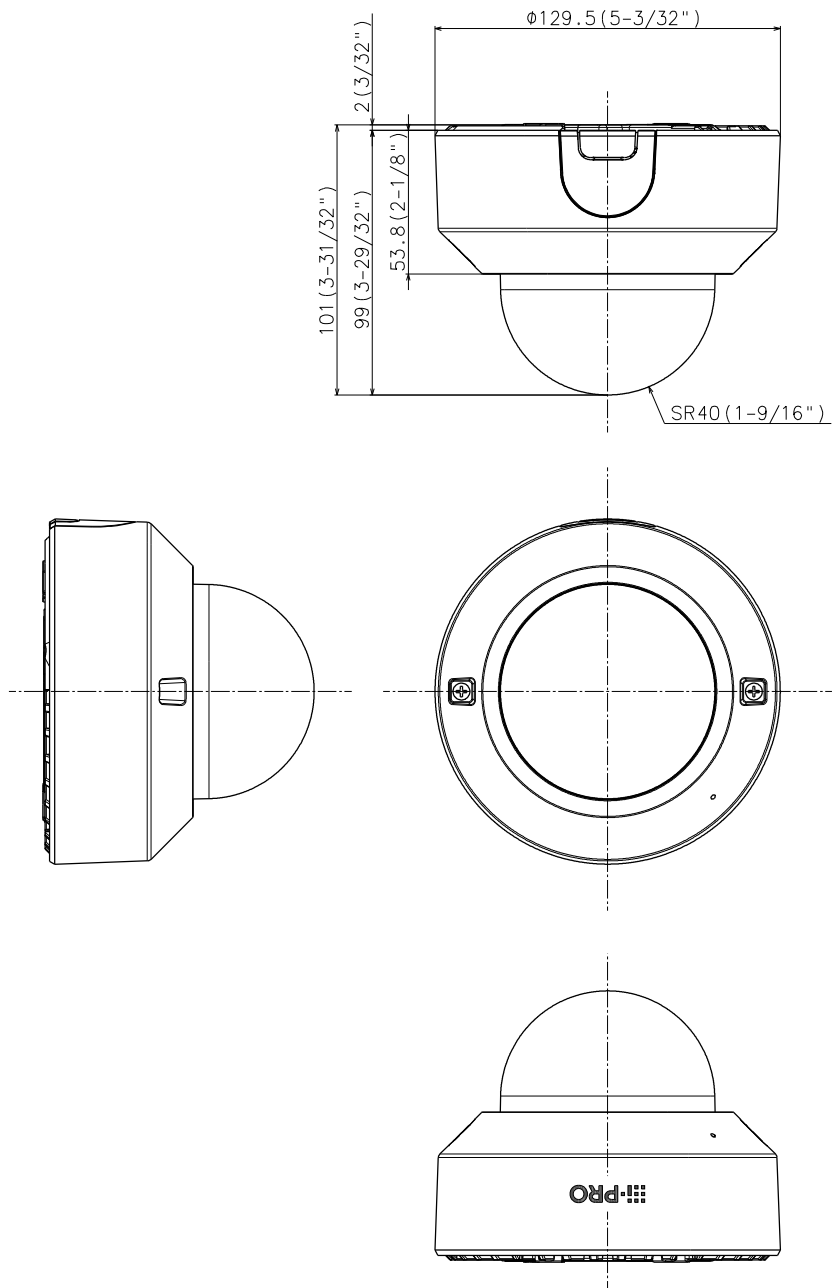

Alarm	
Alarm Source	3 terminals input, VMD alarm, Command alarm, Audio detection alarm
Alarm Actions	SDXC/SDHC/SD memory recording, E-mail notification, HTTP alarm notification Indication on browser, TCP alarm notification output
Input/Output	
Monitor Output (for Adjustment)	VBS : 1.0 V [p-p] / 75 Ω , composite, Pin jack An NTSC or PAL signal can be outputted from camera
Audio input	\varnothing 3.5 mm stereo mini jack For microphone input : Recommended applicable microphone : Plug-in power type (Sensitivity of microphone : -48 dB \pm 3 dB (0 dB=1 V/Pa, 1 kHz)) Input impedance : Approx. 2 k Ω (unbalanced) Supply voltage : 2.5 V \pm 0.5 V / For line input : Input level: Approx. -10 dBV
Audio Output	\varnothing 3.5 mm stereo mini jack (monaural output) Output impedance : Approx. 600 Ω (unbalanced) / Output level : -20 dBV
External I/O Terminals	ALARM IN 1 (Alarm input 1/ Black & white input/ Auto time adjustment input) (x1) ALARM IN 2 (Alarm input 2/ ALARM OUT) (x1) , ALARM IN 3 (Alarm input 3/ AUX OUT) (x1)
General	
Safety	UL (UL62368-1), c-UL (CSA C22.2 No.62368-1), CE, IEC62368-1
EMC	FCC (Part15 ClassA), ICES-003 ClassA, EN55032 ClassB, EN55035
Power Source and Power Consumption	DC power supply : DC12 V 720 mA, Approx. 8.6 W PoE (IEEE802.3af compliant) Device : DC48 V 180 mA, Approx. 8.7 W (Class 0 device)
Ambient Operating Temperature	-10 $^{\circ}$ C to +50 $^{\circ}$ C (14 $^{\circ}$ F to 122 $^{\circ}$ F)
Ambient Operating Humidity	10 to 90 % (no condensation)
Dimensions	\varnothing 129.5 mm x 101 mm (H) { \varnothing 5-3/32 inches x 3-31/32 inches (H)} Dome radius 40 mm {1-9/16 inches}
Mass (approx.)	470 g {1.04 lbs.}
Finish	Main body : ABS resin, Black / Dome cover : Acrylic resin, Clear

WV-QPL500-B
Mount Bracket

WV-Q183
Mount Bracket

WV-Q178
Mount Bracket

WV-QCL100-B
Mount Bracket

WV-QEM100-B
Mount Bracket

WV-Q105A
Mount Bracket

WV-QSR100-B
Sun Shade

Mass : Approx. 470 g {1.04 lbs}