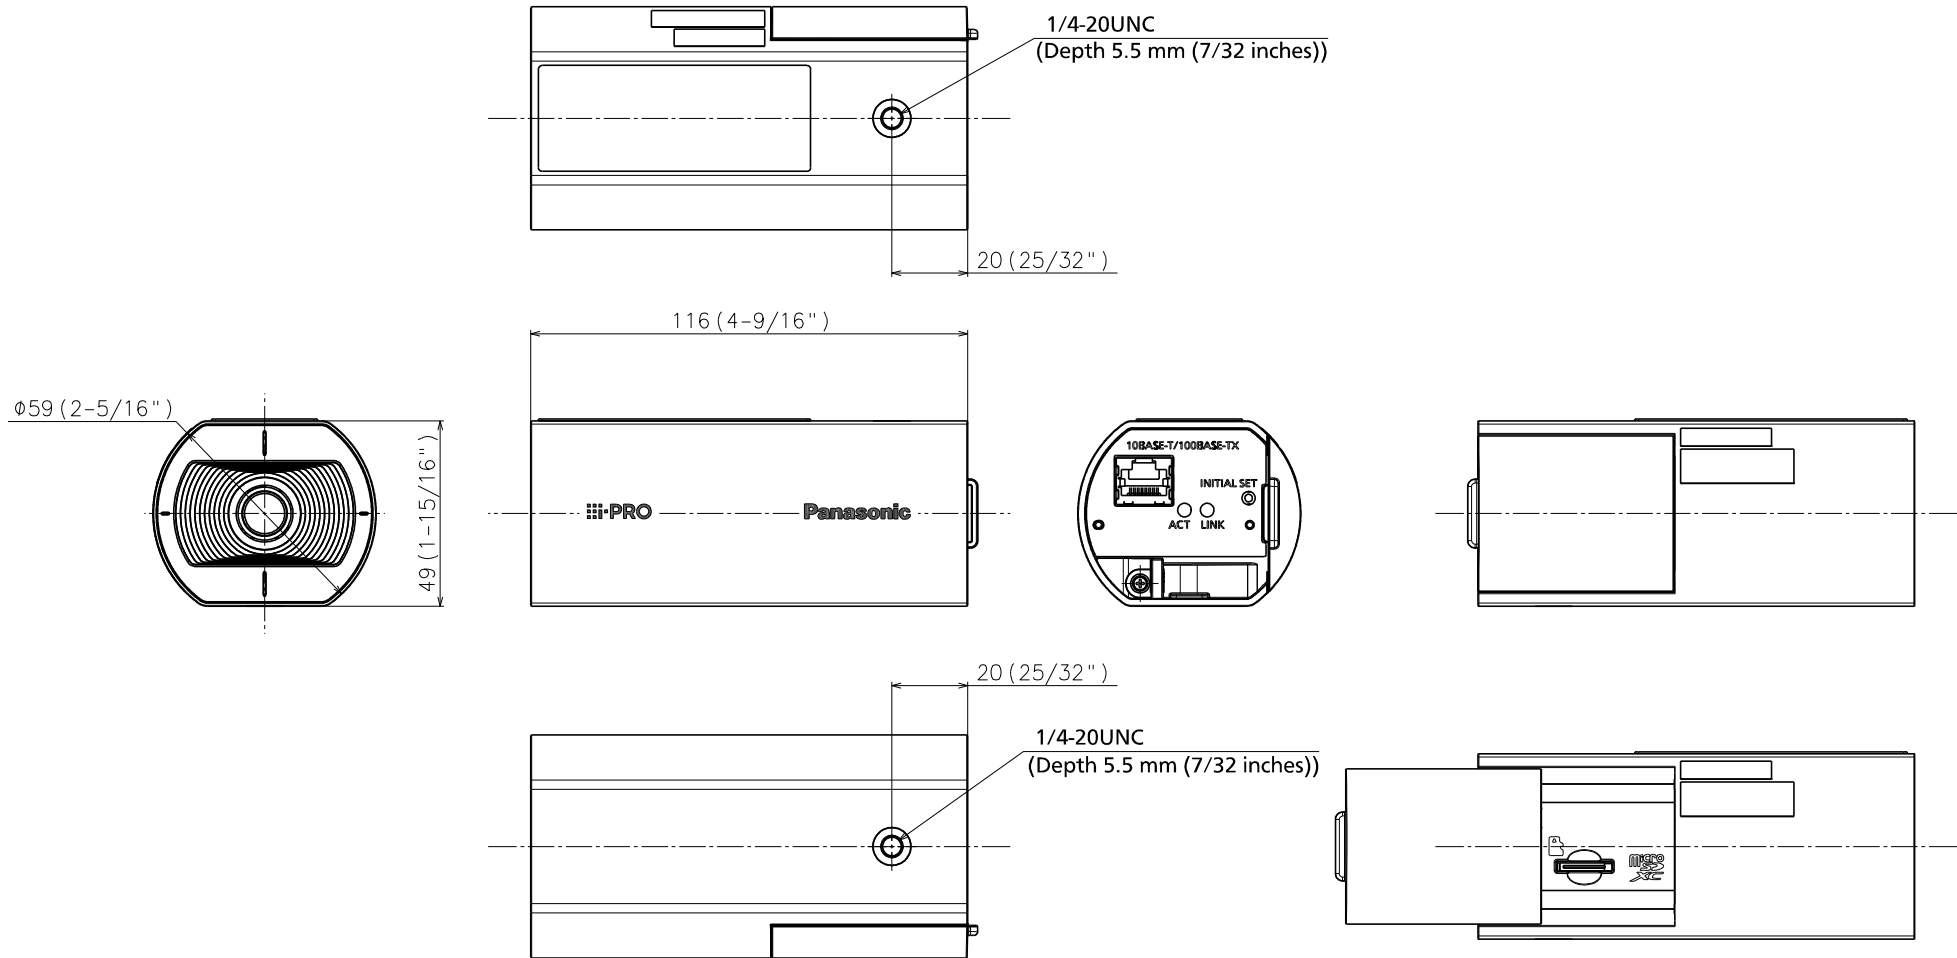

WV-QCL102-W
Universal Camera
Mount Bracket

WV-QLR100-W
Light Rail Mount
Bracket

Mass : Approx. 150 g {0.33 lbs}

WV-U1130A