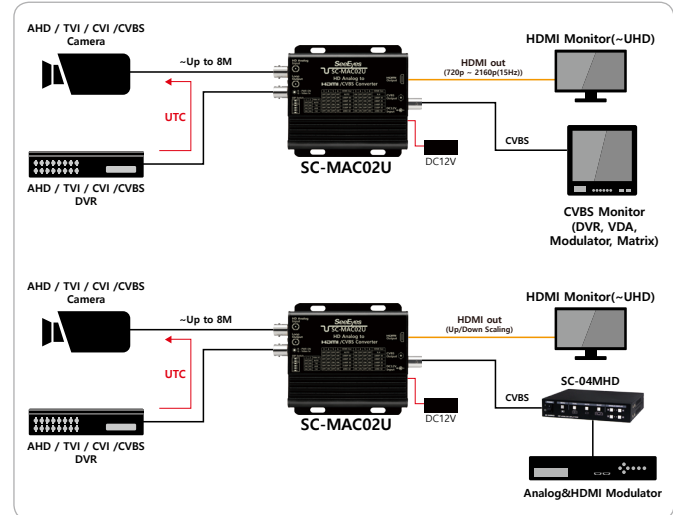

Application