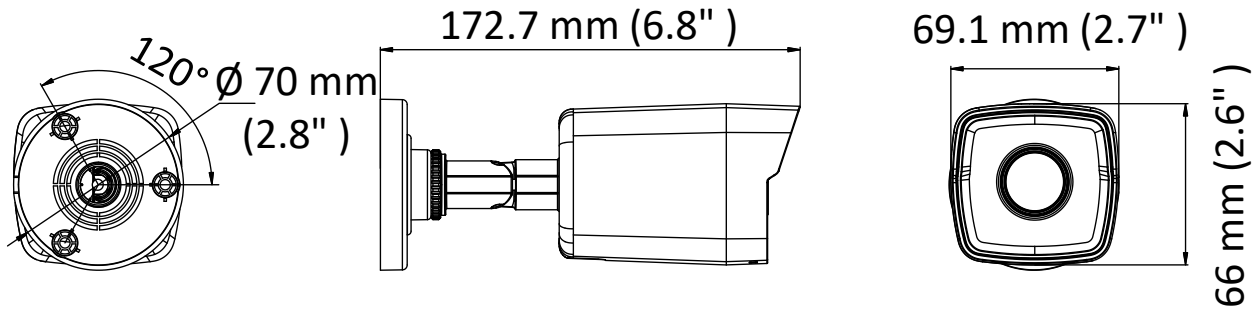

Power Supply	48 VDC
Consumption (without HDD and PoE off)	≤ 10 W
Working Temperature	-10 °C to 55 °C (14 °F to 131 °F)
Working Humidity	10% to 90%
Dimension (W × D × H)	265 × 225 × 48 mm (10.4" × 8.9" × 1.9")
Weight (without hard disk)	≤ 1 kg (2.2 lb)
Kit	
Accessories	Power: 1 power cable Network cable: 4 × 18.3 m (60 ft) video and power cable HDMI cable: 1 HDMI cable
Hard Drive	Pre-installed 1 TB HDD
Certification	FCC, CE
Weight (with package)	≤ 8 kg (17.6 lb)

Camera Dimension

Accessory