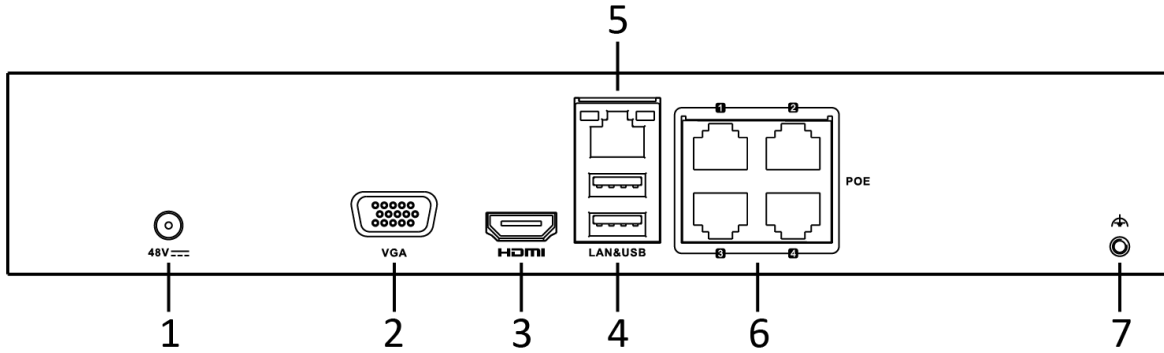

Camera Dimension

Accessory

DS-1280ZJ-XS
Junction Box

NVR Dimension

Unit: mm

Physical Interface

No.	Description	No.	Description
1	Power Supply	5	LAN Network Interface
2	VGA Interface	6	Network Interfaces with PoE function
3	HDMI Interface	7	Ground
4	USB Interface		