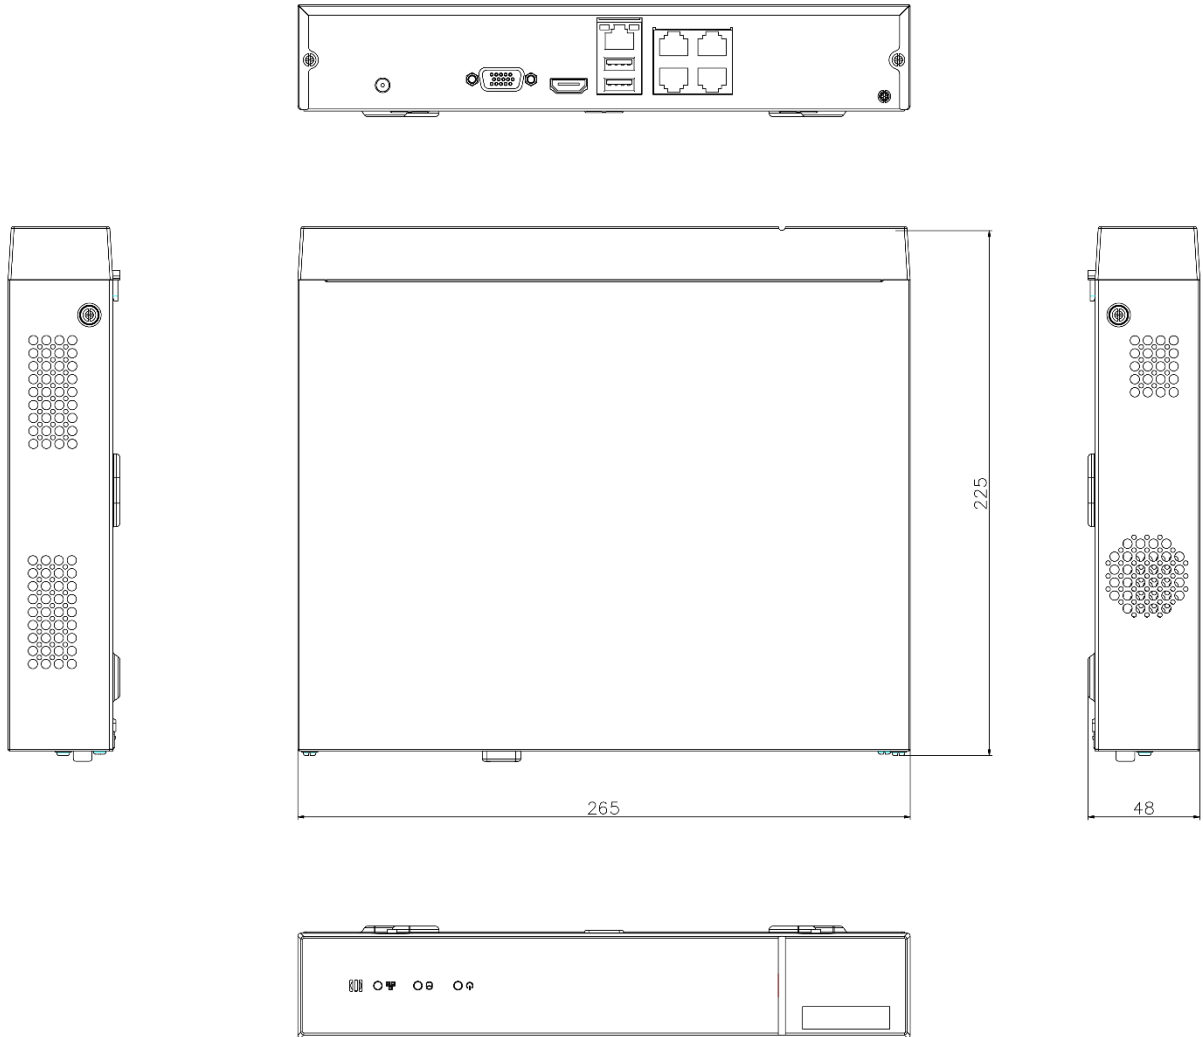

Power Supply	48 VDC
Consumption (without HDD and PoE off)	≤ 10 W
Working Temperature	-10 °C to 55 °C (14 °F to 131 °F)
Working Humidity	10% to 90%
Dimension (W × D × H)	265 × 225 × 48 mm (10.4" × 8.9" × 1.9")
Weight (without hard disk)	≤ 1 kg (2.2 lb)
Kit	
Accessories	Power: 1 power cable Network cable: 4 × 18.3 m (60 ft) video and power cable HDMI cable: 1 HDMI cable
Hard Drive	Pre-installed 1 TB HDD
Certification	FCC, CE
Weight (with package)	≤ 8 kg (17.6 lb)

Camera Dimension

Accessory

DS-1280ZJ-XS
Junction Box

NVR Dimension

Unit: mm

Physical Interface

No.	Description	No.	Description
1	Power Supply	5	LAN Network Interface
2	VGA Interface	6	Network Interfaces with PoE function
3	HDMI Interface	7	Ground
4	USB Interface		