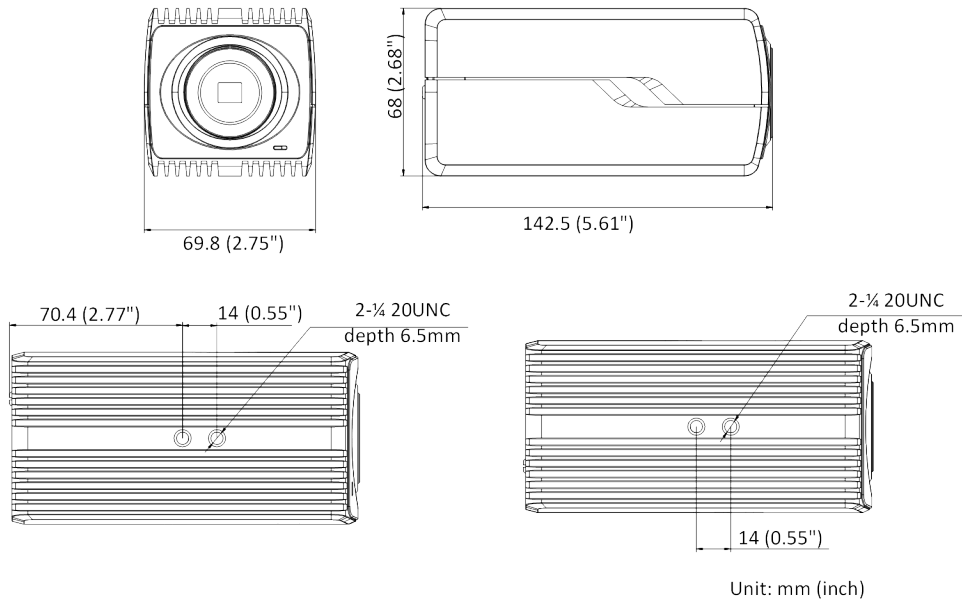

▪ **Available Model**

- iDS-2CD7046G0-AP
- iDS-2CD7046G0-AP/F11

▪ **Dimension**

▪ **Accessory**

▪ **Optional**

DS-1214ZJ Horizontal Pole Mount	HV0733D-6MP Mega-pixel Auto-Iris Lens	DS-1299ZJ Pendant Mount	DS-1332HZ Indoor Housing	DS-1293ZJ Wall Mount
DS-1331HZ-B Outdoor Housing	HV0415D-MP Mega-pixel Auto-Iris Lens	HV1140D-8MPIR Mega-pixel Auto-Iris Lens	DS-2202ZJ Wall Mount	DS-1269ZJ Pendant Mount