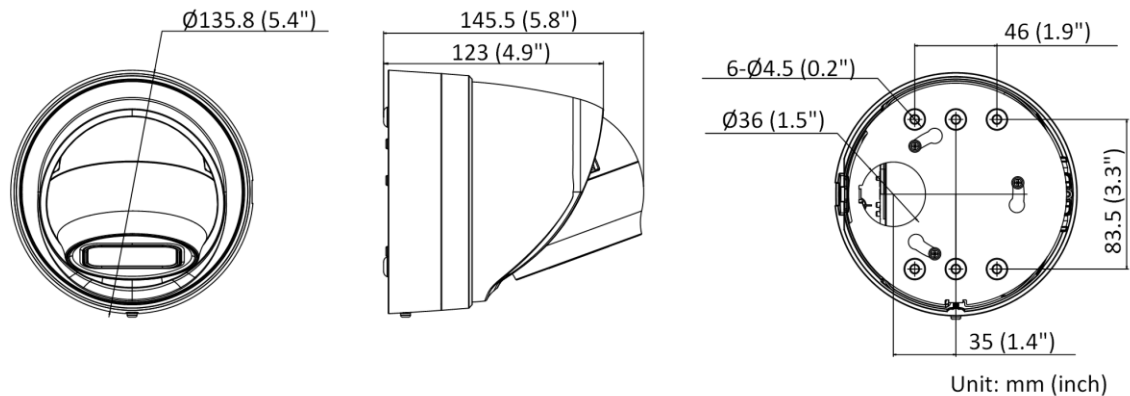

▪ **Available Model**

DS-2CD3H56G2-IZS (2.7 to 13.5 mm)

▪ **Typical Application**

Hikvision products are classified into three levels according to their anti-corrosion performance. Refer to the following description to choose for your using environment.

This model has NO SPECIFIC PROTECTION.

Level	Description
Top-level protection	Hikvision products at this level are equipped for use in areas where professional anti-corrosion protection is a must. Typical application scenarios include coastlines, docks, chemical plants, and more.
Moderate protection	Hikvision products at this level are equipped for use in areas with moderate anti-corrosion demands. Typical application scenarios include coastal areas about 2 kilometers (1.24 miles) away from coastlines, as well as areas affected by acid rain.
No specific protection	Hikvision products at this level are equipped for use in areas where no specific anti-corrosion protection is needed.

▪ **Dimension**

▪ **Accessory**

▪ **Included**