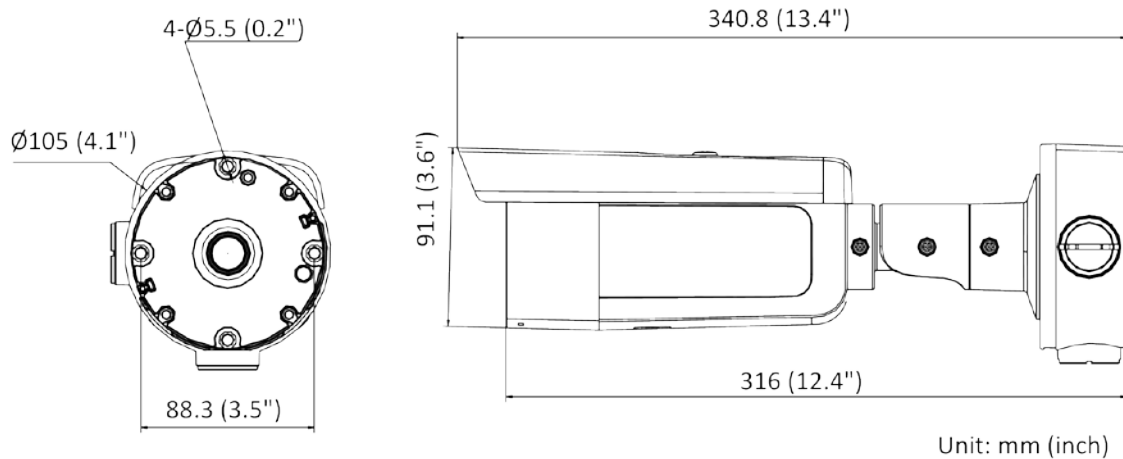

With Package Weight	Approx. 2231 g (4.9 lb.)
Approval	
EMC	FCC SDoC (47 CFR Part 15, Subpart B); CE-EMC (EN 55032: 2015, EN 61000-3-2: 2014, EN 61000-3-3: 2013, EN 50130-4: 2011 +A1: 2014); RCM (AS/NZS CISPR 32: 2015); IC VoC (ICES-003: Issue 6, 2016); KC (KN 32: 2015, KN 35: 2015)
Safety	UL (UL 60950-1); CB (IEC 60950-1:2005 + Am 1:2009 + Am 2:2013, IEC 62368-1:2014); CE-LVD (EN 60950-1:2005 + Am 1:2009 + Am 2:2013, IEC 62368-1:2014); BIS (IS 13252(Part 1):2010+A1:2013+A2:2015); LOA (IEC/EN 60950-1)
Environment	CE-RoHS (2011/65/EU); WEEE (2012/19/EU); Reach (Regulation (EC) No 1907/2006)
Protection	IP67 (IEC 60529-2013), IK10 (IEC 62262:2002)
Anti-Corrosion Protection	NEMA 4X: NEMA 250-2014

▪ **Available Model**

DS-2CD3B26G2T-IZHSY (2.8 to 12 mm, 8 to 32 mm)

▪ **Dimension**