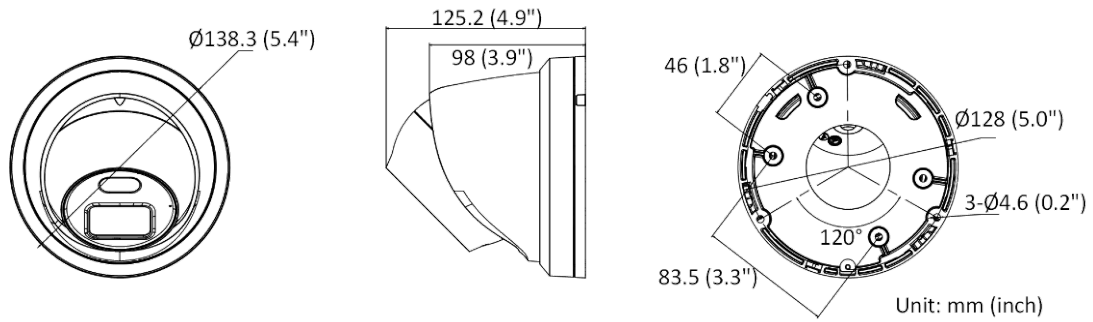

Safety	UL (UL 60950-1); CB (IEC 60950-1:2005 + Am 1:2009 + Am 2:2013, IEC 62368-1:2014); CE-LVD (EN 60950-1:2005 + Am 1:2009 + Am 2:2013, IEC 62368-1:2014); BIS (IS 13252(Part 1):2010+A1:2013+A2:2015); LOA (IEC/EN 60950-1)
Environment	CE-RoHS (2011/65/EU); WEEE (2012/19/EU); Reach (Regulation (EC) No 1907/2006)
Protection	IP67 (IEC 60529-2013)

▪ **Available Model**

DS-2CD3347G2-LS (2.8/4/6 mm)

DS-2CD3347G2-LSU (2.8/4/6 mm)

▪ **Dimension**