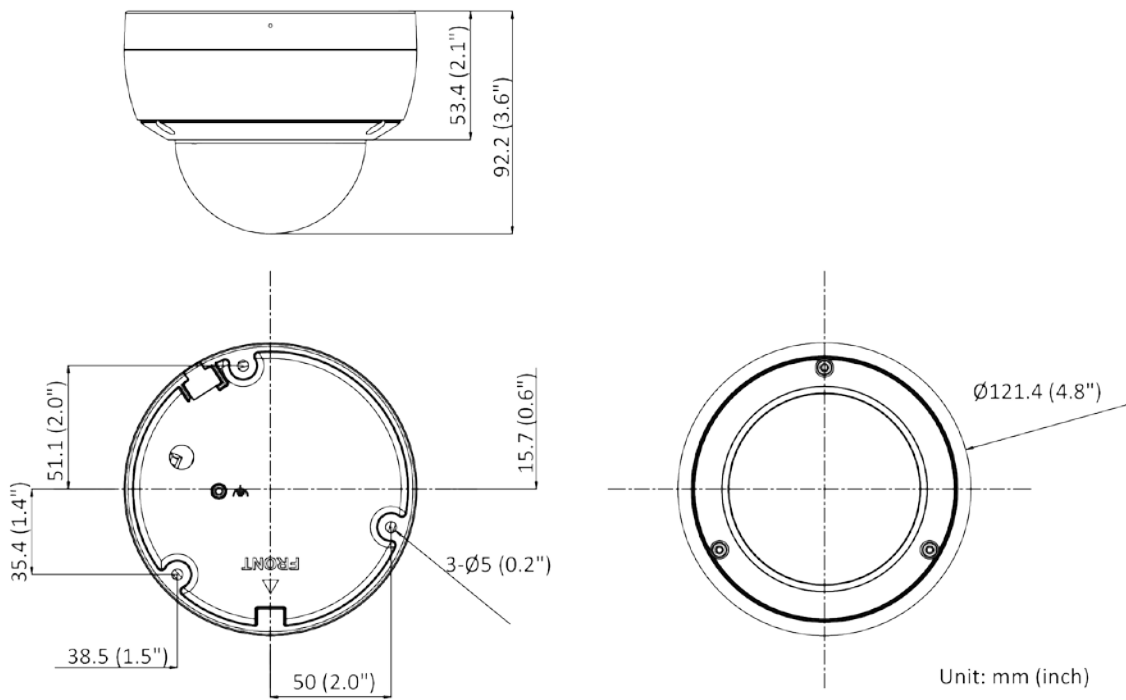

Safety	UL (UL 60950-1); CB (IEC 60950-1:2005 + Am 1:2009 + Am 2:2013, IEC 62368-1:2014); CE-LVD (EN 60950-1:2006+A2:2013, IEC 62368-1:2014+A11:2017); BIS (IS 13252(Part 1):2010+A1:2013+A2:2015); LOA (SANS IEC60950-1)
Environment	CE-RoHS (2011/65/EU); WEEE (2012/19/EU); Reach (Regulation (EC) No 1907/2006)
Protection	IP67 (IEC 60529-2013), IK10 (IEC 62262:2002)

▪ **Available Model**

DS-2CD3186G2-IS (2.8/4/6 mm)

DS-2CD3186G2-ISU (2.8/4/6 mm)

▪ **Dimension**