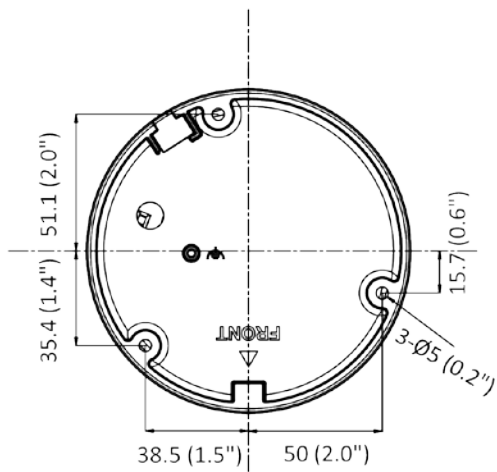

▪ **Available Model**

DS-2CD3143G2-ISU (2.8/4/6 mm)

DS-2CD3143G2-IU (2.8/4/6 mm)

▪ **Dimension**

Unit: mm (inch)

Distributed by

**HIKVISION®****Headquarters**

No.555 Qianmo Road, Binjiang District,
Hangzhou 310051, China
T +86-571-8807-5998
overseasbusiness@hikvision.com