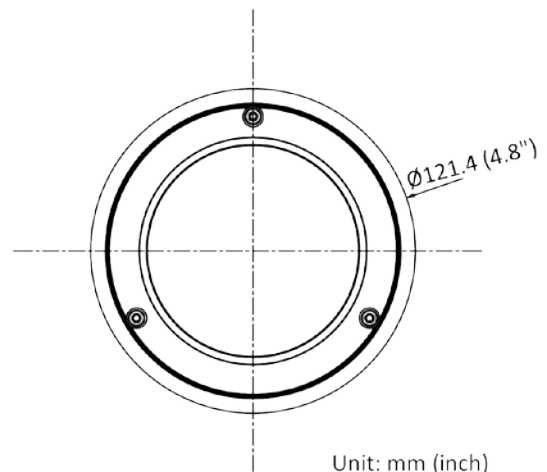

▪ **Available Model**

DS-2CD3143G2-ISU (2.8/4/6 mm)

DS-2CD3143G2-IU (2.8/4/6 mm)

▪ **Dimension**

Unit: mm (inch)

Distributed by

**HIKVISION®****Headquarters**

No.555 Qianmo Road, Binjiang District,
Hangzhou 310051, China
T +86-571-8807-5998
overseasbusiness@hikvision.com