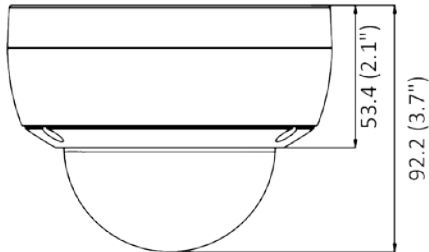

▪ **Available Model**

DS-2CD3143G2-ISU (2.8/4/6 mm)

DS-2CD3143G2-IU (2.8/4/6 mm)

▪ **Dimension**

Unit: mm (inch)

Distributed by

**HIKVISION®****Headquarters**

No.555 Qianmo Road, Binjiang District,
Hangzhou 310051, China
T +86-571-8807-5998
overseasbusiness@hikvision.com