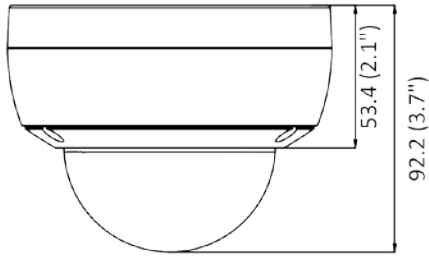

▪ Available Model

DS-2CD3123G2-ISU (2.8/4/6 mm)

DS-2CD3123G2-IU (2.8/4/6 mm)

▪ Dimension

Unit: mm (inch)

Distributed by

**HIKVISION®****Headquarters**

No.555 Qianmo Road, Binjiang District,
Hangzhou 310051, China
T +86-571-8807-5998
overseasbusiness@hikvision.com