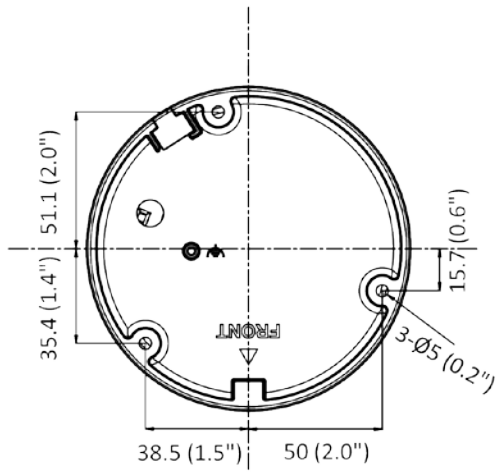

▪ Available Model

DS-2CD3123G2-ISU (2.8/4/6 mm)

DS-2CD3123G2-IU (2.8/4/6 mm)

▪ Dimension

Unit: mm (inch)

Distributed by

**HIKVISION®****Headquarters**

No.555 Qianmo Road, Binjiang District,
Hangzhou 310051, China
T +86-571-8807-5998
overseasbusiness@hikvision.com