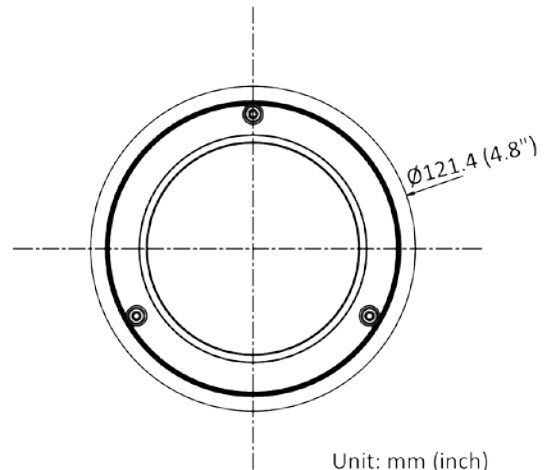

▪ Available Model

DS-2CD3123G2-ISU (2.8/4/6 mm)

DS-2CD3123G2-IU (2.8/4/6 mm)

▪ Dimension

Unit: mm (inch)

Distributed by

**HIKVISION®****Headquarters**

No.555 Qianmo Road, Binjiang District,
Hangzhou 310051, China
T +86-571-8807-5998
overseasbusiness@hikvision.com