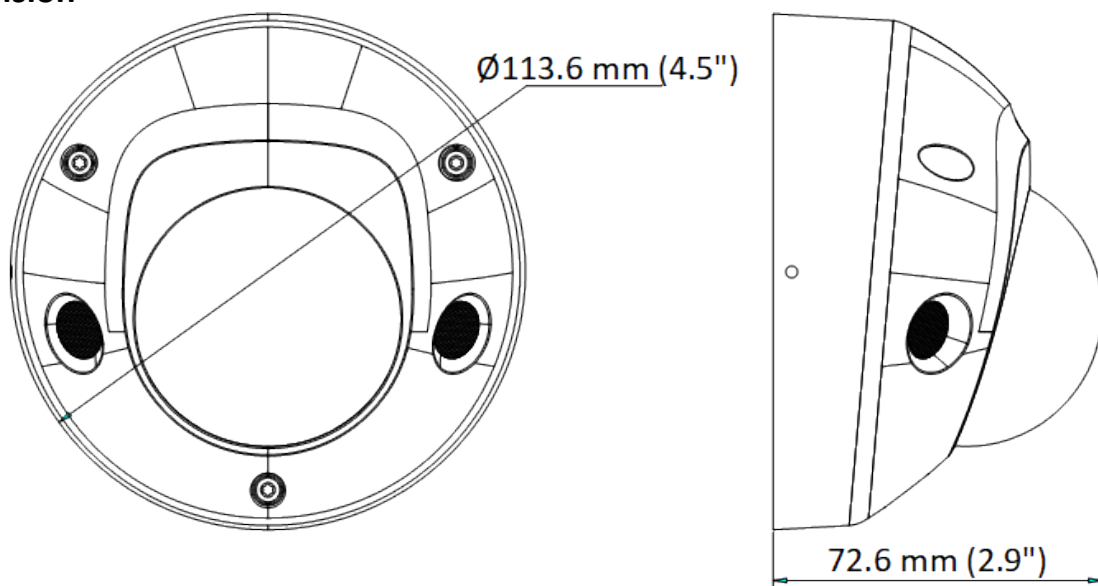

▪ **Available Model**

DS-2CD2586G2-IS (2.8/4 mm)

DS-2CD2586G2-I (2.8/4 mm)

DS-2CD2586G2-IS (2.8 mm) (BLACK)

▪ **Dimension**

Unit: mm (inch)

Distributed by

**HIKVISION®****Headquarters**