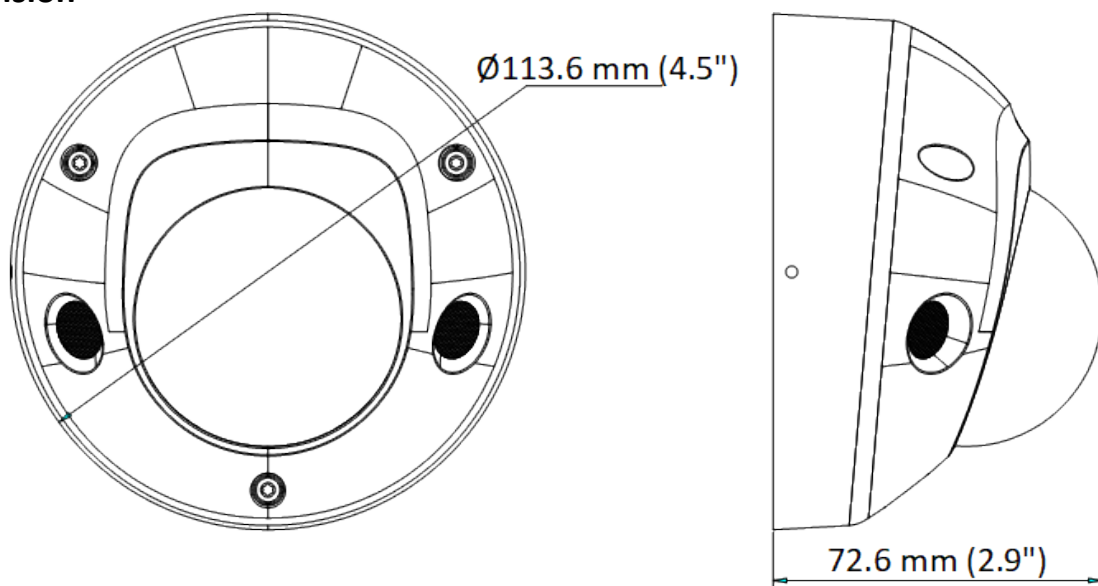

▪ Available Model

DS-2CD2586G2-IS (2.8/4 mm)

DS-2CD2586G2-I (2.8/4 mm)

DS-2CD2586G2-IS (2.8 mm) (BLACK)

▪ Dimension

Unit: mm (inch)

Distributed by

**HIKVISION®****Headquarters**