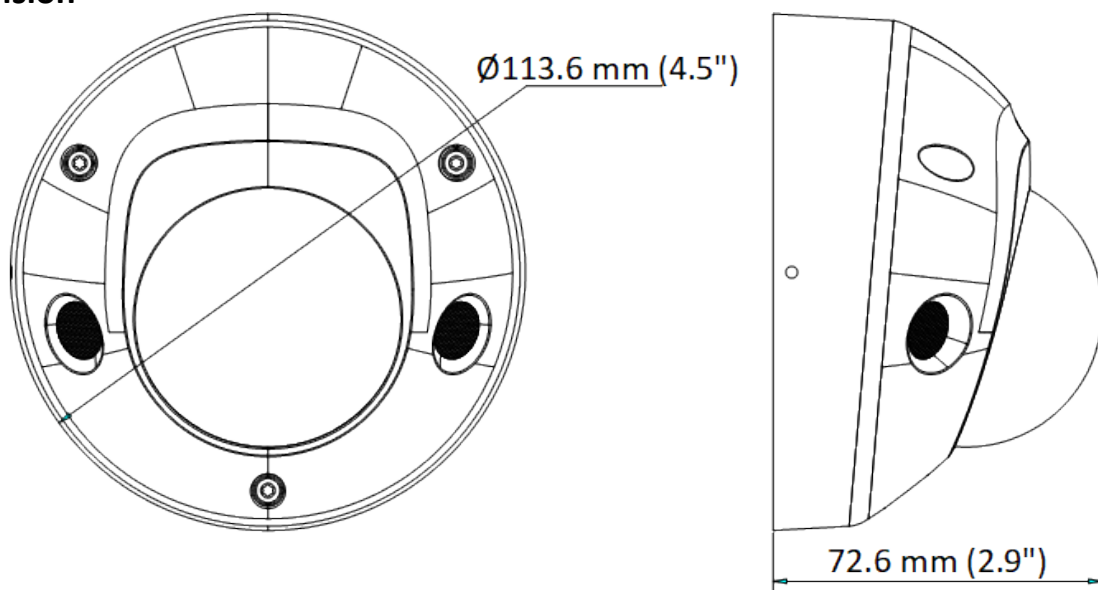

Environment	CE-RoHS (2011/65/EU) WEEE (2012/19/EU) Reach (Regulation (EC) No 1907/2006)
Electrical Safety Protection	IP67 (IEC 60529-2013) IK10 (IEC 62262: 2002)

▪ **Available Model**

DS-2CD2583G2-IS (2.8/4 mm)

DS-2CD2583G2-I (2.8/4 mm)

DS-2CD2583G2-IS (2.8 mm) (BLACK)

▪ **Dimension**

Unit: mm (inch)

Distributed by

**HIKVISION®****Headquarters**

No.555 Qianmo Road, Binjiang District,  
Hangzhou 310051, China  
T +86-571-8807-5998  
overseasbusiness@hikvision.com