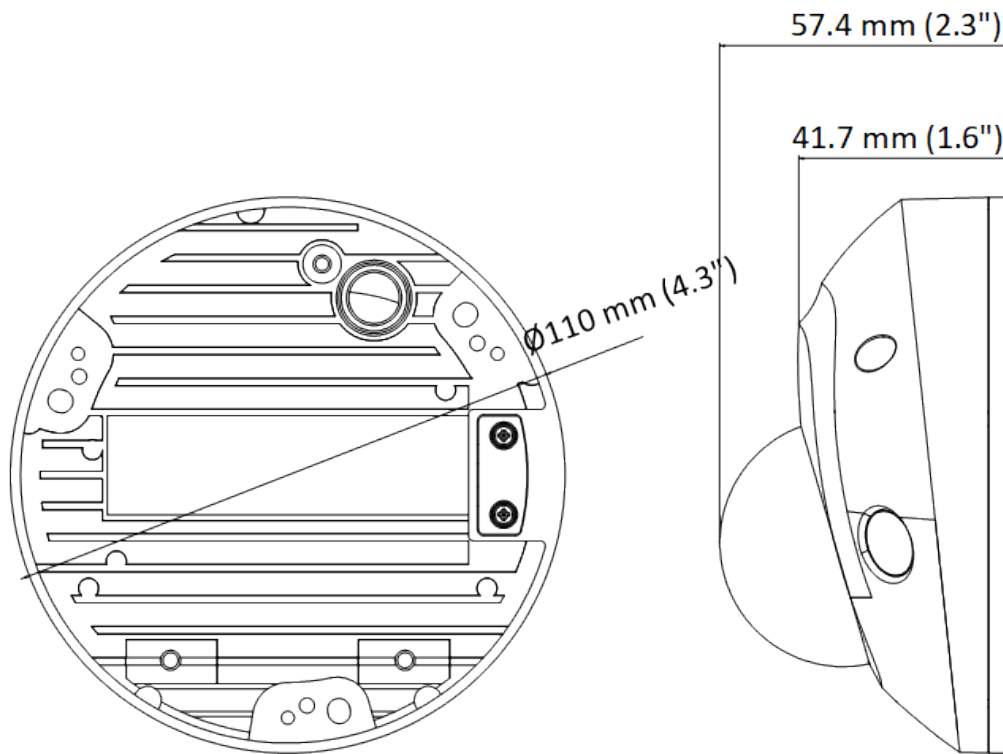

Environment	CE-RoHS (2011/65/EU) WEEE (2012/19/EU) Reach (Regulation (EC) No 1907/2006)
Protection	IP67 (IEC 60529-2013) IK8 (IEC 62262:2002)

▪ **Available Model**

DS-2CD2563G2-IS (2.8/4 mm)

DS-2CD2563G2-I (2.8/4 mm)

DS-2CD2563G2-IS (2.8 mm)

▪ **Dimension**

Unit: mm (inch)

Distributed by

**HIKVISION®****Headquarters**

No.555 Qianmo Road, Binjiang District,
Hangzhou 310051, China
T +86-571-8807-5998
overseasbusiness@hikvision.com