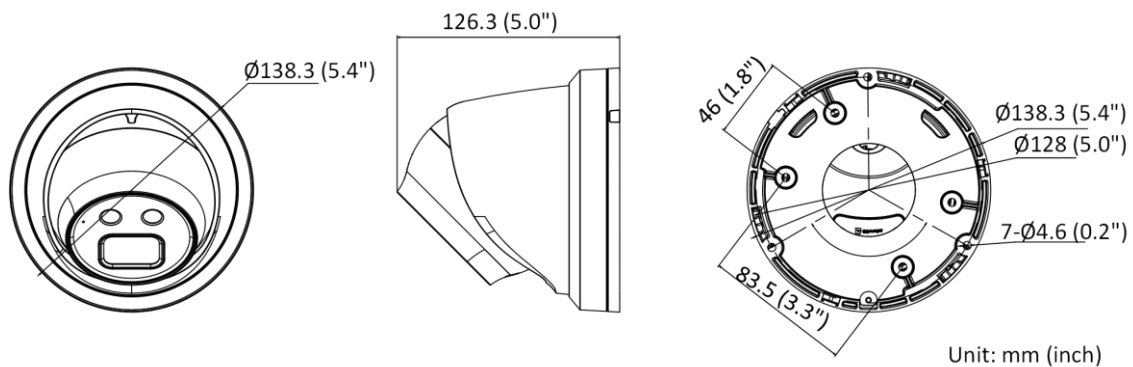

Approval

EMC	FCC SDoC (47 CFR Part 15, Subpart B); CE-EMC (EN 55032: 2015, EN 61000-3-2: 2019, EN 61000-3-3: 2013, EN 50130-4: 2011 +A1: 2014); RCM (AS/NZS CISPR 32: 2015); IC VoC (ICES-003: Issue 6, 2019); KC (KN 32: 2015, KN 35: 2015)
Safety	UL (UL 60950-1); CB (IEC 60950-1:2005 + Am 1:2009 + Am 2:2013, IEC 62368-1:2014); CE-LVD (EN 60950-1:2006+A2:2013, IEC 62368-1:2014+A11:2017); BIS (IS 13252(Part 1):2010+A1:2013+A2:2015); LOA (SANS IEC60950-1)
Environment	CE-RoHS (2011/65/EU); WEEE (2012/19/EU); Reach (Regulation (EC) No 1907/2006)
Protection	IP67 (IEC 60529-2013)

Available Model

DS-2CD3356G2-ISU (2.8/4/6 mm)

Dimension