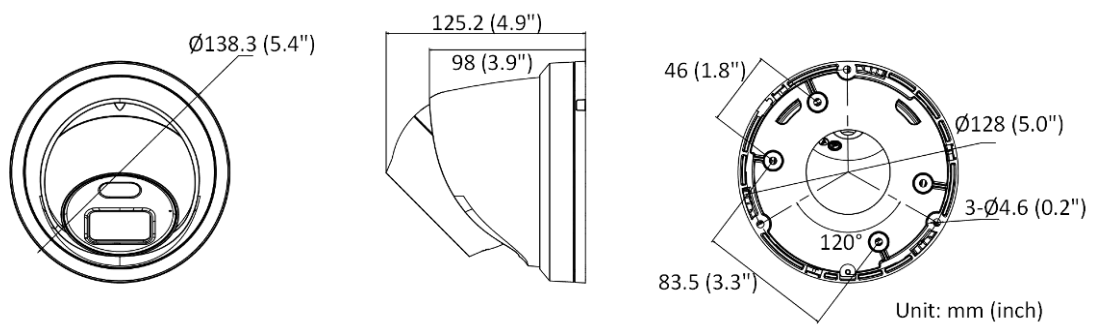

Safety	UL (UL 60950-1); CB (IEC 60950-1:2005 + Am 1:2009 + Am 2:2013, IEC 62368-1:2014); CE-LVD (EN 60950-1:2005 + Am 1:2009 + Am 2:2013, IEC 62368-1:2014); BIS (IS 13252(Part 1):2010+A1:2013+A2:2015); LOA (IEC/EN 60950-1)
Environment	CE-RoHS (2011/65/EU); WEEE (2012/19/EU); Reach (Regulation (EC) No 1907/2006)
Protection	IP67 (IEC 60529-2013)

▪ **Available Model**

DS-2CD3347G2-LS (2.8/4/6 mm)

DS-2CD3347G2-LSU (2.8/4/6 mm)

▪ **Dimension**