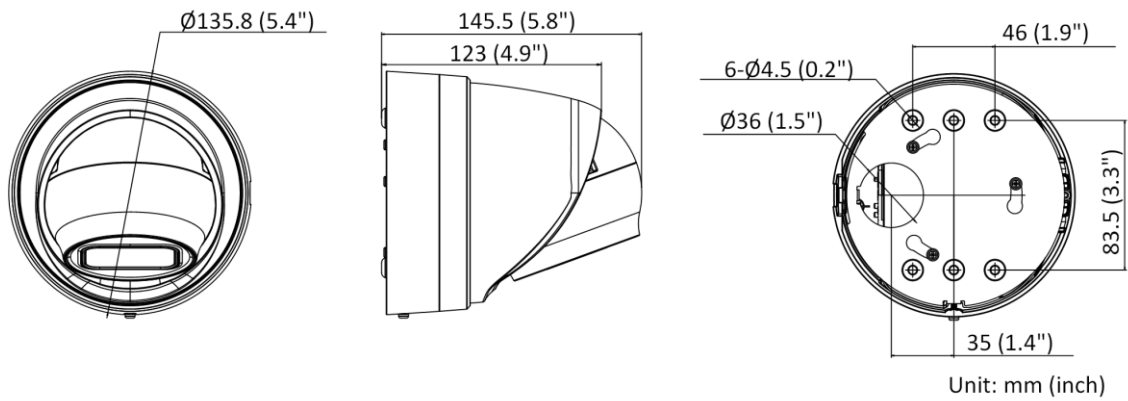

▪ Available Model

DS-2CD2H66G2-IZS (2.8 to 12 mm)

DS-2CD2H66G2-IZS (2.8 to 12 mm) (Black)

▪ Dimension

▪ Accessory

▪ Included

DS-1281ZJ-DM23

Inclined Ceiling Mount