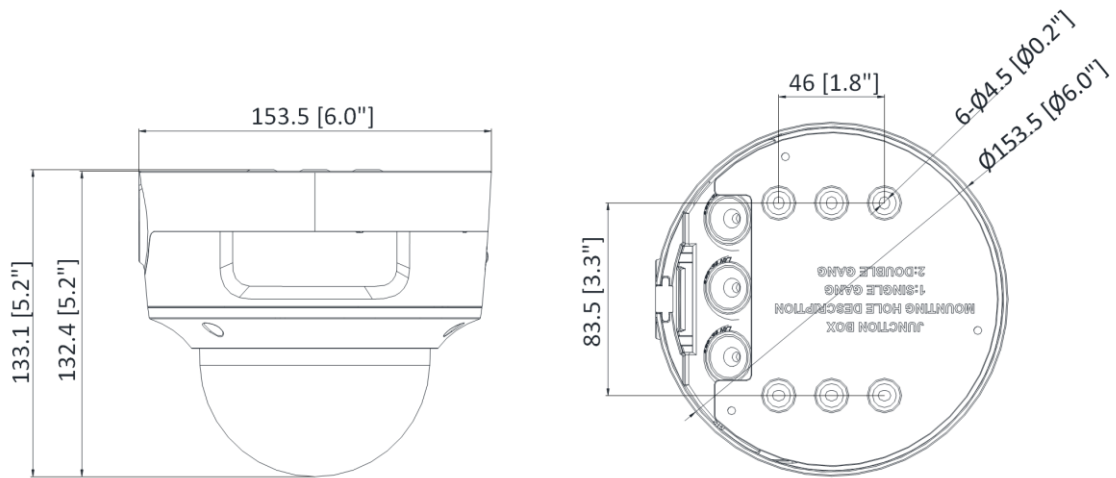

▪ **Dimension**

Unit: mm (inch)

▪ **Accessory**

▪ **Optional**

DS-1473ZJ-155B Wall Mount	DS-1473ZJ-155 Wall Mount	DS-1476ZJ-SUS Corner Mount	DS-1475ZJ-SUS Vertical Pole Mount	DS-1227ZJ-DM37 In-Ceiling Mount
DS-1471ZJ-155 Pendant Mount