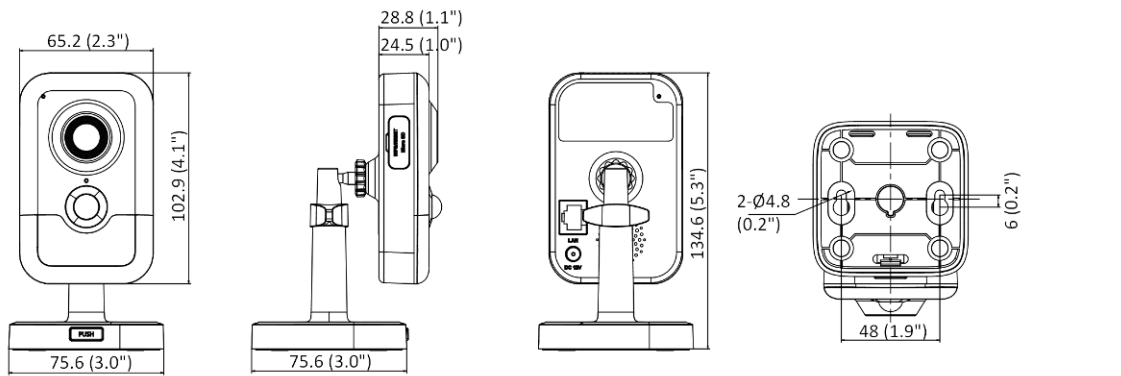

Web Client Language	33 languages English, Russian, Estonian, Bulgarian, Hungarian, Greek, German, Italian, Czech, Slovak, French, Polish, Dutch, Portuguese, Spanish, Romanian, Danish, Swedish, Norwegian, Finnish, Croatian, Slovenian, Serbian, Turkish, Korean, Traditional Chinese, Thai, Vietnamese, Japanese, Latvian, Lithuanian, Portuguese (Brazil), Ukrainian
General Function	Anti-flicker, heartbeat, password reset via email, pixel counter
Storage Conditions	-10 °C to 40 °C (14 °F to 104 °F). Humidity 95% or less (non-condensing)
Startup and Operating Conditions	-10 °C to 40 °C (14 °F to 104 °F). Humidity 95% or less (non-condensing)
Camera Material	Plastic
Camera Dimension	2.8 mm and 4 mm: 102.9 mm × 65.2 mm × 32.6 mm (4.1" × 2.6" × 1.3") 2 mm: 102.9 mm × 65.2 mm × 28.8 mm (4.1" × 2.6" × 1.1")
Package Dimension	150 mm × 125 mm × 99 mm (5.9" × 4.9" × 3.9")
Camera Weight	Approx. 120 g (0.3 lb.)
With Package Weight	Approx. 430 g (0.9 lb.)
Approval	
EMC	FCC SDoC (47 CFR Part 15, Subpart B); CE-EMC (EN 55032: 2015, EN 61000-3-2:2019, EN 61000-3-3:2013+A1:2019, EN 50130-4: 2011 +A1: 2014); KC (KN 32: 2015, KN 35: 2015)
Safety	UL (UL 62368-1); CB (IEC 62368-1:2014+A11); CE-LVD (EN 62368-1:2014/A11:2017)
Environment	CE-RoHS (2011/65/EU); WEEE (2012/19/EU); Reach (Regulation (EC) No 1907/2006)

▪ Available Model

DS-2CD2446G2-I (2/2.8/4 mm)

▪ **Dimension**

2 mm Model

Unit: mm (inch)

2.8 and 4 mm Model

Unit: mm (inch)

Distributed by