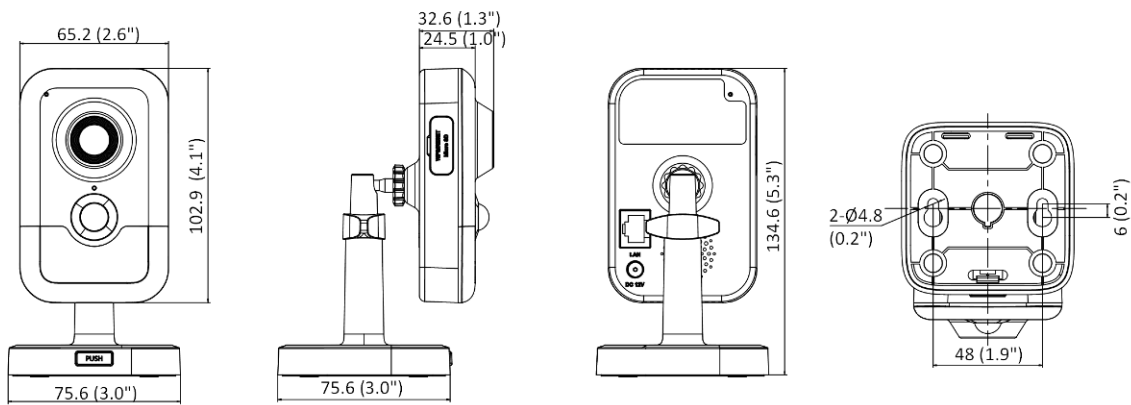

Web Client Language	33 languages English, Russian, Estonian, Bulgarian, Hungarian, Greek, German, Italian, Czech, Slovak, French, Polish, Dutch, Portuguese, Spanish, Romanian, Danish, Swedish, Norwegian, Finnish, Croatian, Slovenian, Serbian, Turkish, Korean, Traditional Chinese, Thai, Vietnamese, Japanese, Latvian, Lithuanian, Portuguese (Brazil), Ukrainian
General Function	Anti-flicker, heartbeat, password reset via email, pixel counter
Storage Conditions	-10 °C to 40 °C (14 °F to 104 °F). Humidity 95% or less (non-condensing)
Startup and Operating Conditions	-10 °C to 40 °C (14 °F to 104 °F). Humidity 95% or less (non-condensing)
Camera Material	Plastic
Camera Dimension	2.8 mm and 4 mm: 102.9 mm × 65.2 mm × 32.6 mm (4.1" × 2.6" × 1.3") 2 mm: 102.9 mm × 65.2 mm × 28.8 mm (4.1" × 2.6" × 1.1")
Package Dimension	150 mm × 125 mm × 99 mm (5.9" × 4.9" × 3.9")
Camera Weight	Approx. 120 g (0.3 lb.)
With Package Weight	Approx. 430 g (0.9 lb.)
Approval	
EMC	FCC SDoC (47 CFR Part 15, Subpart B); CE-EMC (EN 55032: 2015, EN 61000-3-2:2019, EN 61000-3-3:2013+A1:2019, EN 50130-4: 2011 +A1: 2014); KC (KN 32: 2015, KN 35: 2015)
Safety	UL (UL 62368-1); CB (IEC 62368-1:2014+A11); CE-LVD (EN 62368-1:2014/A11:2017)
Environment	CE-RoHS (2011/65/EU); WEEE (2012/19/EU); Reach (Regulation (EC) No 1907/2006)

▪ Available Model

DS-2CD2446G2-I (2/2.8/4 mm)

▪ **Dimension**

2 mm Model

Unit: mm (inch)

2.8 and 4 mm Model

Unit: mm (inch)

Distributed by