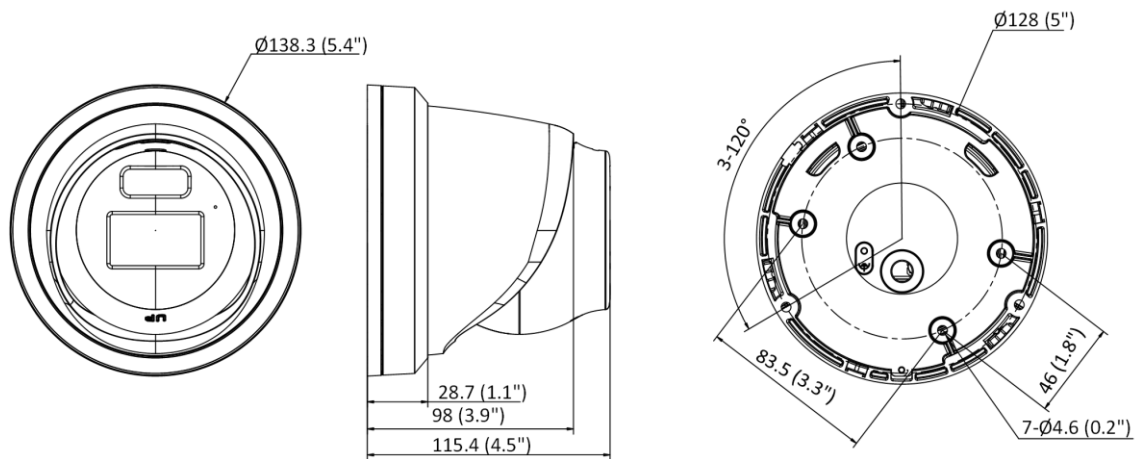

General	
Linkage Method	Upload to NAS/memory card/FTP, notify surveillance center, trigger recording, trigger capture, send email
Material	Aluminum alloy body, except for trim ring
Dimension	Ø138.3 mm × 115.4 mm (Ø5.4" × 4.5")
Package Dimension	170 mm × 170 mm × 150 mm (7" × 7" × 5.9")
Weight	Approx. 770 g (1.7 lb.)
With Package Weight	Approx. 980 g (2.2 lb.)
Storage Conditions	-30 °C to 60 °C (-22 °F to 140 °F). Humidity 95% or less (non-condensing)
Startup and Operating Conditions	-30 °C to 60 °C (-22 °F to 140 °F). Humidity 95% or less (non-condensing)
Web Client Language	33 languages English, Russian, Estonian, Bulgarian, Hungarian, Greek, German, Italian, Czech, Slovak, French, Polish, Dutch, Portuguese, Spanish, Romanian, Danish, Swedish, Norwegian, Finnish, Croatian, Slovenian, Serbian, Turkish, Korean, Traditional Chinese, Thai, Vietnamese, Japanese, Latvian, Lithuanian, Portuguese (Brazil), Ukrainian
General Function	Anti-flicker, heartbeat, mirror, privacy mask, flash log, password reset via email, pixel counter
Firmware Version	V5.5.113
Software Reset	Yes
Power Supply	12 VDC ± 25% PoE: 802.3af, Class 3
Power Consumption and Current	12 VDC, 0.5 A, max. 6 W PoE (802.3af, 36 V to 57 V), 0.2 A to 0.12 A, max. 7 W
Power Interface	Ø5.5 mm coaxial power plug
Approval	
Class	Class B
Safety	UL (UL 60950-1); CB (IEC 60950-1:2005 + Am 1:2009 + Am 2:2013, IEC 62368-1:2014); CE-LVD (EN 60950-1:2005 + Am 1:2009 + Am 2:2013, IEC 62368-1:2014); BIS (IS 13252(Part 1):2010+A1:2013+A2:2015); LOA (IEC/EN 60950-1)
Environment	CE-RoHS (2011/65/EU); WEEE (2012/19/EU); Reach (Regulation (EC) No 1907/2006)
Protection	IP67 (IEC 60529-2013)

▪ Available Model

DS-2CD2327G2-L (2.8/4 mm)

DS-2CD2327G2-LU (2.8/4 mm)

▪ **Dimension**

Unit: mm (inch)

▪ **Accessory**

▪ **Optional**

DS-1273ZJ-140B	DS-1273ZJ-140	DS-1275ZJ-SUS	DS-1280ZJ-PT6	DS-1276ZJ-SUS
Wall Mount	Wall Mount	Vertical Pole Mount	Junction Box	Corner Mount
DS-1271ZJ-140				
Pendant Mount				