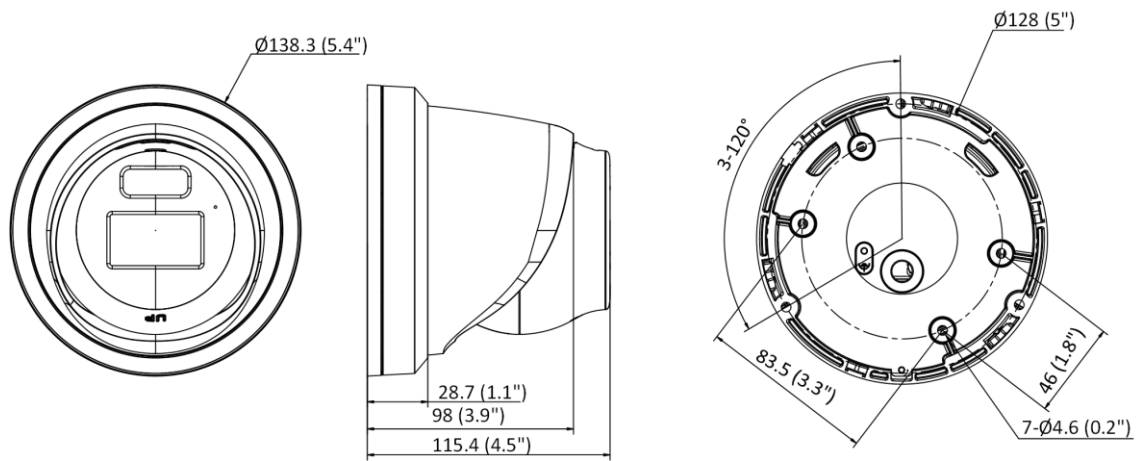

General	
Linkage Method	Upload to NAS/memory card/FTP, notify surveillance center, trigger recording, trigger capture, send email
Material	Aluminum alloy body, except for trim ring
Dimension	Ø138.3 mm × 115.4 mm (Ø5.4" × 4.5")
Package Dimension	170 mm × 170 mm × 150 mm (7" × 7" × 5.9")
Weight	Approx. 770 g (1.7 lb.)
With Package Weight	Approx. 980 g (2.2 lb.)
Storage Conditions	-30 °C to 60 °C (-22 °F to 140 °F). Humidity 95% or less (non-condensing)
Startup and Operating Conditions	-30 °C to 60 °C (-22 °F to 140 °F). Humidity 95% or less (non-condensing)
Web Client Language	33 languages English, Russian, Estonian, Bulgarian, Hungarian, Greek, German, Italian, Czech, Slovak, French, Polish, Dutch, Portuguese, Spanish, Romanian, Danish, Swedish, Norwegian, Finnish, Croatian, Slovenian, Serbian, Turkish, Korean, Traditional Chinese, Thai, Vietnamese, Japanese, Latvian, Lithuanian, Portuguese (Brazil), Ukrainian
General Function	Anti-flicker, heartbeat, mirror, privacy mask, flash log, password reset via email, pixel counter
Firmware Version	V5.5.113
Software Reset	Yes
Power Supply	12 VDC ± 25% PoE: 802.3af, Class 3
Power Consumption and Current	12 VDC, 0.5 A, max. 6 W PoE (802.3af, 36 V to 57 V), 0.2 A to 0.12 A, max. 7 W
Power Interface	Ø5.5 mm coaxial power plug
Approval	
Class	Class B
Safety	UL (UL 60950-1); CB (IEC 60950-1:2005 + Am 1:2009 + Am 2:2013, IEC 62368-1:2014); CE-LVD (EN 60950-1:2005 + Am 1:2009 + Am 2:2013, IEC 62368-1:2014); BIS (IS 13252(Part 1):2010+A1:2013+A2:2015); LOA (IEC/EN 60950-1)
Environment	CE-RoHS (2011/65/EU); WEEE (2012/19/EU); Reach (Regulation (EC) No 1907/2006)
Protection	IP67 (IEC 60529-2013)

▪ Available Model

DS-2CD2327G2-L (2.8/4 mm)

DS-2CD2327G2-LU (2.8/4 mm)

▪ **Dimension**

Unit: mm (inch)

▪ **Accessory**

▪ **Optional**

DS-1273ZJ-140B	DS-1273ZJ-140	DS-1275ZJ-SUS	DS-1280ZJ-PT6	DS-1276ZJ-SUS
Wall Mount	Wall Mount	Vertical Pole Mount	Junction Box	Corner Mount
DS-1271ZJ-140				
Pendant Mount				