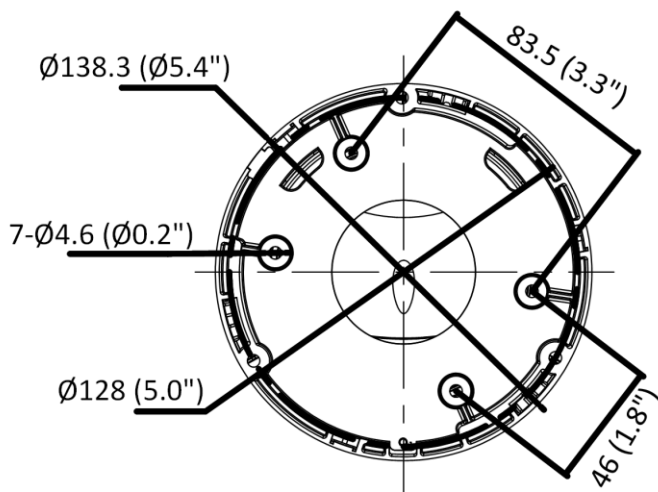

Environment	CE-RoHS (2011/65/EU); WEEE (2012/19/EU); Reach (Regulation (EC) No 1907/2006)
Protection	IP67 (IEC 60529-2013)

▪ **Available Model**

DS-2CD2386G2-ISU/SL (2.8/4/6 mm)

▪ **Dimension**

Unit: mm (inch)