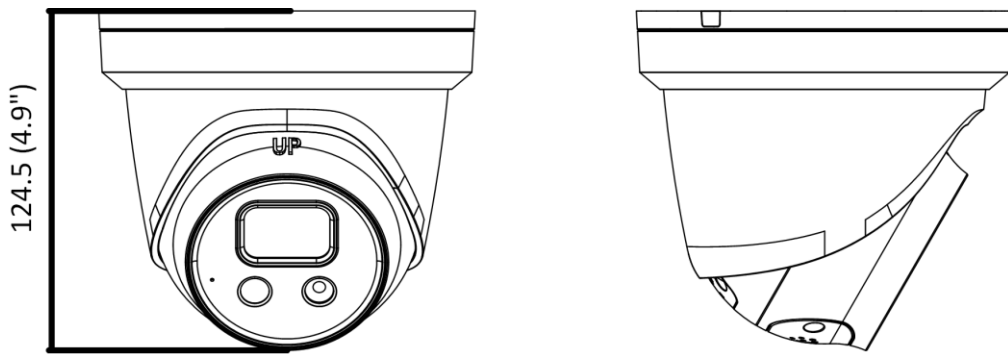

Environment	CE-RoHS (2011/65/EU); WEEE (2012/19/EU); Reach (Regulation (EC) No 1907/2006)
Protection	IP67 (IEC 60529-2013)

▪ **Available Model**

DS-2CD2386G2-ISU/SL (2.8/4/6 mm)

▪ **Dimension**

Unit: mm (inch)