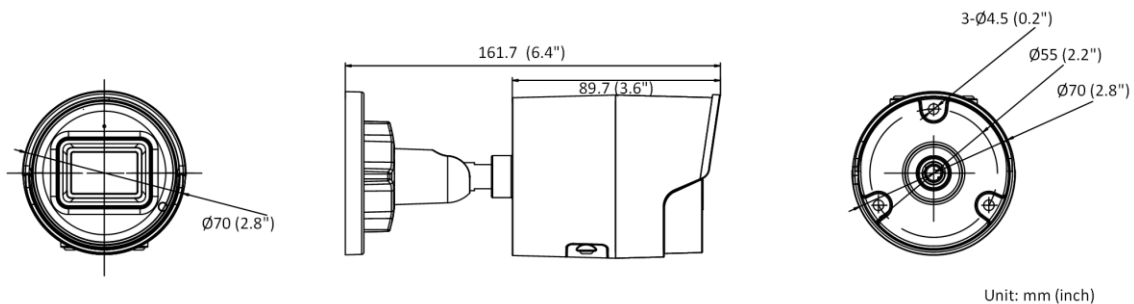

Startup and Operating Conditions	-30 °C to 60 °C (-22 °F to 140 °F). Humidity 95% or less (non-condensing)
Power Supply	12 VDC \pm 25%, reverse polarity protection PoE: (802.3af, 36 V to 57 V), Class 3
Power Consumption and Current	12 VDC, 0.5 A, max. 6 W PoE (802.3af, 36 V to 57 V), 0.2 A to 0.13 A, max. 7 W
Power Interface	\varnothing 5.5 mm coaxial power plug
Camera Dimension	\varnothing 70 \times 161.7 mm (\varnothing 2.76" \times 6.37")
Package Dimension	216 \times 121 \times 118 mm (8.6" \times 4.8" \times 4.7")
Camera Weight	Approx. 490 g (1.1 lb.)
With Package Weight	Approx. 724 g (1.6 lb.)
Approval	
EMC	FCC (47 CFR Part 15, Subpart B); CE-EMC (EN 55032: 2015, EN 61000-3-2: 2014, EN 61000-3-3: 2013, EN 50130-4: 2011 +A1: 2014); RCM (AS/NZS CISPR 32: 2015); IC (ICES-003: Issue 6, 2016); KC (KN 32: 2015, KN 35: 2015)
Safety	UL (UL 60950-1); CB (IEC 60950-1:2005 + Am 1:2009 + Am 2:2013); CE-LVD (EN 60950-1:2005 + Am 1:2009 + Am 2:2013); BIS (IS 13252(Part 1):2010+A1:2013+A2:2015)
Environment	CE-RoHS (2011/65/EU); WEEE (2012/19/EU); Reach (Regulation (EC) No 1907/2006)
Protection	IP67 (IEC 60529-2013)

▪ Available Model

DS-2CD2043G2-I (2.8/4/6 mm)

DS-2CD2043G2-IU (2.8/4/6 mm)

▪ Dimension

- Accessory
- Optional

DS-1280ZJ-XS Junction Box

Distributed by

HIKVISION®