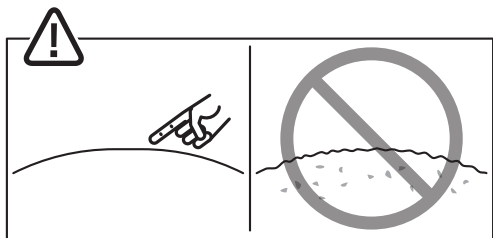

AXIS TW1900 Adhesive Picatinny Rail

5x

Installation Guide

1.1

1.2

1.3

↓
≥100 N

⌚
≥10 sec

1.4

+20°C
(+68°F)

24 h

Installation Guide
AXIS TW1900 Adhesive Picatinny Rail
© Axis Communications AB, 2020

Ver. 1.1
Date: May, 2020
Part No. 2168652