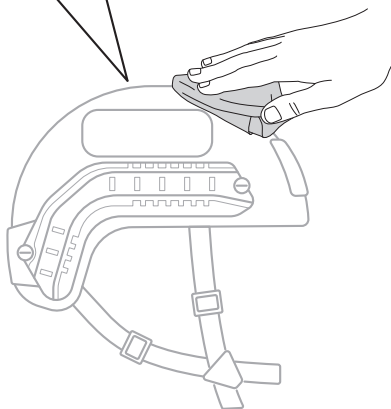

AXIS TW1900 Adhesive Picatinny Rail

5x

Installation Guide

1.1

1.2

1.3

↓
≥100 N

⌚
≥10 sec

1.4

+20°C
(+68°F)

24 h

Installation Guide
AXIS TW1900 Adhesive Picatinny Rail
© Axis Communications AB, 2020

Ver. 1.1
Date: May, 2020
Part No. 2168652