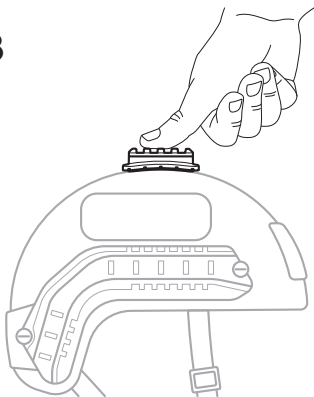

AXIS TW1900 Adhesive Picatinny Rail

5x

Installation Guide

1.1

1.2

1.3

↓
≥100 N

⌚
≥10 sec

1.4

+20°C
(+68°F)

24 h

Installation Guide
AXIS TW1900 Adhesive Picatinny Rail
© Axis Communications AB, 2020

Ver. 1.1
Date: May, 2020
Part No. 2168652