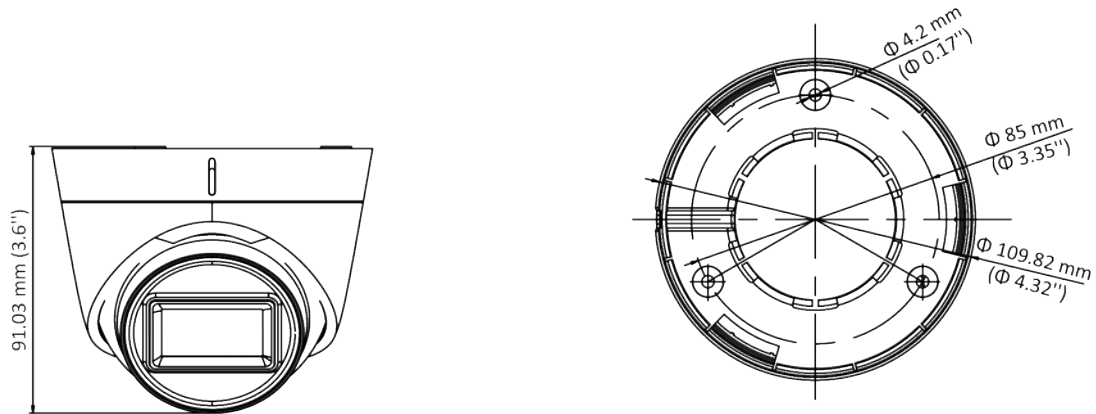

DS-2CE78H0T-IT3F(C) 5 MP Camera

- 5 MP, 2560 × 1944 resolution
- 2.8 mm, 3.6 mm, 6 mm, 8 mm, 12 mm fixed focal lens
- Smart IR, up to 40 m IR distance
- 4 in 1 video output (switchable TVI/AHD/CVI/CVBS)
- IP67

Specification

Camera	
Image Sensor	5 MP CMOS
Signal System	PAL/NTSC
Resolution	2560 (H) × 1944 (V)
Frame Rate	TVI: 5M@20fps, 4M@30fps, 4M@25fps, 1080p@30fps, 1080p@25fps AHD: 5M@20fps, 4M@30fps, 4M@25fps CVI: 4M@30fps, 4M@25fps CVBS: PAL/NTSC
Min. illumination	0.01 Lux@(F1.2, AGC ON), 0 Lux with IR
Shutter Time	PAL: 1/25 s to 1/50, 000 s NTSC: 1/30 s to 1/50, 000 s
Lens	2.8 mm, 3.6 mm, 6 mm, 8 mm, 12 mm fixed lens
Field of View	2.8 mm, horizontal FOV: 85°, vertical FOV: 63°, diagonal FOV: 110° 3.6 mm, horizontal FOV: 80°, vertical FOV: 63°, diagonal FOV: 105° 6 mm, horizontal FOV: 57°, vertical FOV: 43°, diagonal FOV: 72° 8 mm, horizontal FOV: 41°, vertical FOV: 31°, diagonal FOV: 52° 12 mm, horizontal FOV: 26°, vertical FOV: 19°, diagonal FOV: 32°
Lens Mount	M12
Day & Night	ICR
WDR (Wide Dynamic Range)	Digital WDR
Angle Adjustment	Pan: 0 to 360°, Tilt: 0 to 75°, Rotation: 0 to 360°
Menu	
Image Mode	STD/HIGH-SAT
AGC	Yes
Day/Night Mode	Auto/Color/BW (Black and White)
White Balance	Auto/Manual
AE (Auto Exposure) Mode	DWDR/BLC/HLC/Global
Noise Reduction	2D DNR
Language	English
Function	Brightness, Sharpness, Mirror, Smart IR
Interface	
Video Output	Switchable TVI/AHD/CVI/CVBS
General	
Operating Conditions	-40 °C to 60 °C (-40 °F to 140 °F), humidity 90% or less (non-condensing)
Power Supply	12 VDC ± 25%
Power Consumption	Max. 4.3 W
Protection Level	IP67
Material	Front Cover: Plastic Main Body: Metal

General	
IR Range	Up to 40 m
Communication	HIKVISION-C
Dimensions	Φ 109.82 mm × 91.03 mm (Φ 4.32" × 3.6")
Weight	Approx. 303 g (0.67 lb.)

Available Model

DS-2CE78H0T-IT3F(C)

Dimension

Accessory

DS-1272ZJ-110-TRS
Wall Mount