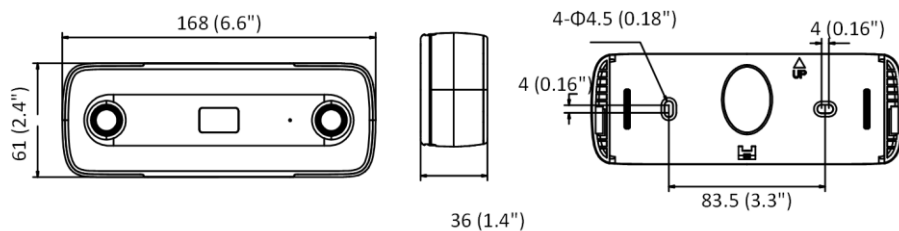

Material	Front cover: plastic, camera body: metal
Dimensions	With -V: 168 mm × 61 mm × 41 mm (6.6" × 2.4" × 1.6") Without -V: 168 mm × 61 mm × 36 mm (6.6" × 2.4" × 1.4") With Package: 235 mm × 120 mm × 125 mm (9.2" × 4.7" × 4.9")
Weight	Camera: Approx. 435 g (1 lb.) With package: 725 g (1.6 lb)
Approval	
EMC	47 CFR Part 15, Subpart B; EN 55032: 2015, EN 61000-3-2: 2014, EN 61000-3-3: 2013, EN 50130-4: 2011 +A1: 2014; AS/NZS CISPR 32: 2015; ICES-003: Issue 6, 2016; KN 32: 2015, KN 35: 2015
Safety	UL 60950-1, IEC 60950-1:2005 + Am 1:2009 + Am 2:2013, EN 60950-1:2005 + Am 1:2009 + Am 2:2013, IS 13252(Part 1):2010+A1:2013+A2:2015
Environment	2011/65/EU, 2012/19/EU, Regulation (EC) No 1907/2006
Protection	With -V model: IP67 (IEC 60529-2013)

Available Model

DS-2CD6825G0/C-I (2 mm), DS-2CD6825G0/C-IS (2 mm), DS-2CD6825G0/C-IV (2 mm), DS-2CD6825G0/C-IVS (2 mm)

Dimension

Without -V Model:

With -V Model:

Installation Recommendation

Following table shows the relations among focal length, mounting height, and max. detection span of typical values. For detailed installation advice, please contact the technical support of HIKVISION.