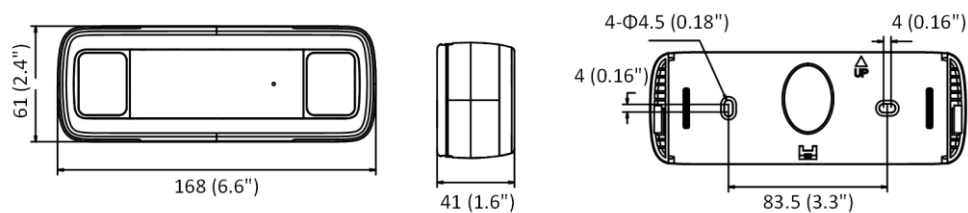

Material	Front cover: plastic, camera body: metal
Dimensions	With -V: 168 mm × 61 mm × 41 mm (6.6" × 2.4" × 1.6") Without -V: 168 mm × 61 mm × 36 mm (6.6" × 2.4" × 1.4") With Package: 235 mm × 120 mm × 125 mm (9.2" × 4.7" × 4.9")
Weight	Camera: Approx. 435 g (1 lb.) With package: 725 g (1.6 lb)
Approval	
EMC	47 CFR Part 15, Subpart B; EN 55032: 2015, EN 61000-3-2: 2014, EN 61000-3-3: 2013, EN 50130-4: 2011 +A1: 2014; AS/NZS CISPR 32: 2015; ICES-003: Issue 6, 2016; KN 32: 2015, KN 35: 2015
Safety	UL 60950-1, IEC 60950-1:2005 + Am 1:2009 + Am 2:2013, EN 60950-1:2005 + Am 1:2009 + Am 2:2013, IS 13252(Part 1):2010+A1:2013+A2:2015
Environment	2011/65/EU, 2012/19/EU, Regulation (EC) No 1907/2006
Protection	With -V model: IP67 (IEC 60529-2013)

Available Model

DS-2CD6825G0/C-I (2 mm), DS-2CD6825G0/C-IS (2 mm), DS-2CD6825G0/C-IV (2 mm), DS-2CD6825G0/C-IVS (2 mm)

Dimension

Without -V Model:

With -V Model:

Installation Recommendation

Following table shows the relations among focal length, mounting height, and max. detection span of typical values. For detailed installation advice, please contact the technical support of HIKVISION.

Focal Length (mm)	Mounting Height (m)	Max. Detection Span (m)
2	2.1	1.02
2	2.6	2.30
2	3.1	3.58
2	3.6	4.86
2	4.1	6.14
2	4.6	5.50
2	5.1	6.45
2	5.6	7.40
2	6	8.16

Distributed by

**HIKVISION®****Headquarters**