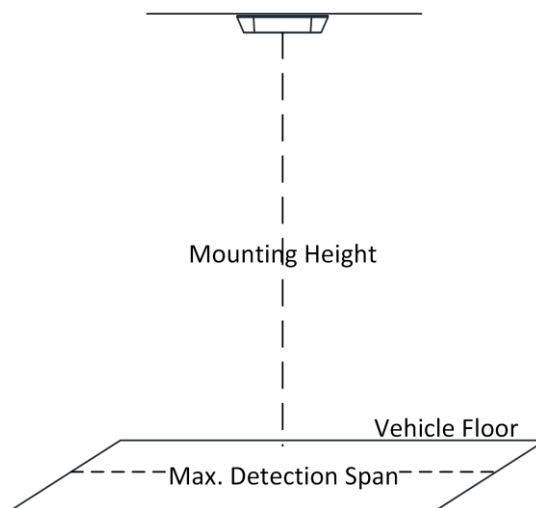

Material	Front cover: plastic, camera body: metal
Dimensions	With -V: 168 mm × 61 mm × 41 mm (6.6" × 2.4" × 1.6") Without -V: 168 mm × 61 mm × 36 mm (6.6" × 2.4" × 1.4") With Package: 235 mm × 120 mm × 125 mm (9.2" × 4.7" × 4.9")
Weight	Camera: Approx. 435 g (1 lb.) With package: 725 g (1.6 lb)
Approval	
EMC	47 CFR Part 15, Subpart B; EN 55032: 2015, EN 61000-3-2: 2014, EN 61000-3-3: 2013, EN 50130-4: 2011 +A1: 2014; AS/NZS CISPR 32: 2015; ICES-003: Issue 6, 2016; KN 32: 2015, KN 35: 2015
Safety	UL 60950-1, IEC 60950-1:2005 + Am 1:2009 + Am 2:2013, EN 60950-1:2005 + Am 1:2009 + Am 2:2013, IS 13252(Part 1):2010+A1:2013+A2:2015
Environment	2011/65/EU, 2012/19/EU, Regulation (EC) No 1907/2006
Protection	With -V model: IP67 (IEC 60529-2013)

Available Model

DS-2CD6825G0/C-I (2 mm), DS-2CD6825G0/C-IS (2 mm), DS-2CD6825G0/C-IV (2 mm), DS-2CD6825G0/C-IVS (2 mm)

Dimension

Without -V Model:

With -V Model:

Installation Recommendation

Following table shows the relations among focal length, mounting height, and max. detection span of typical values. For detailed installation advice, please contact the technical support of HIKVISION.

Focal Length (mm)	Mounting Height (m)	Max. Detection Span (m)
2	2.1	1.02
2	2.6	2.30
2	3.1	3.58
2	3.6	4.86
2	4.1	6.14
2	4.6	5.50
2	5.1	6.45
2	5.6	7.40
2	6	8.16

Distributed by

**HIKVISION®****Headquarters**