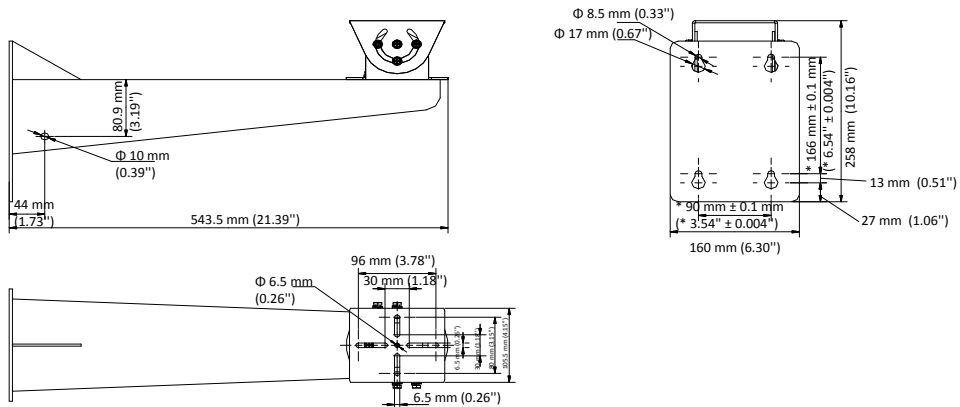

DS-1707ZJ-E

Wall Mount

Features

- Adopts the stainless steel structure
- Applied to both indoor conditions, and outdoor conditions

Dimension

Available Model

DS-1707ZJ-E

Parameter

Model	DS-1707ZJ-E
Parameters	Wall Mount
Appearance	Unpainted Stainless Steel
Material	SUS304
Dimension	543.5 mm × 160 mm × 258 mm (21.39" × 6.30" × 10.16")
Weight	4.98 kg (10.98 lb.)

Notes

- The mount should be installed on the flat surface.
- Waterproof rubber is necessary for the outdoor application.
- The wall should be capable of supporting at least 3 times as much as the total weight of the camera, and the mount.
- The maximum load capacity of the mount is 20 kg (44.09 lb.).