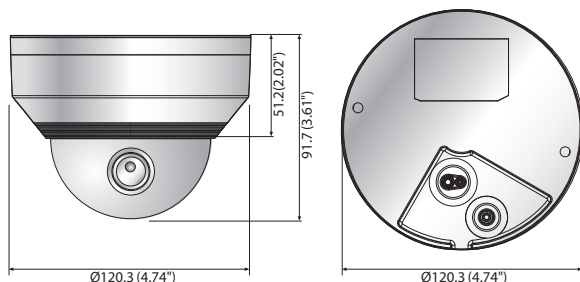

Dimensions

Unit : mm (inch)