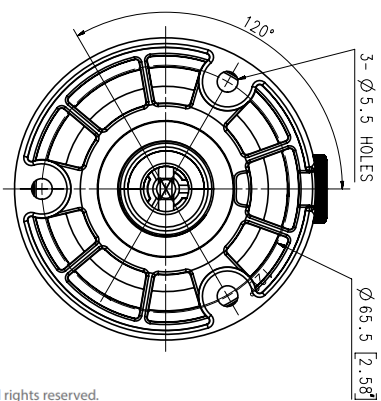

## Key Features

- Max. 2megapixel (1920 x 1080) resolution
- 0.03Lux (Color), 0Lux (B/W, IR LED on)
- 4mm fixed lens
- Max. 30fps@2M all resolutions (H.265/H.264)
- H.265, H.264, MJPEG codec supported, Multiple streaming
- Motion detection, Tampering, Defocus detection
- Hallway view (90°/270°), LDC support
- Micro SD/SDHC/SDXC memory slot (Max. 128GB)
- IR viewable length 25m
- IP66, IK10, PoE, 12VDC

Appearance  
Unit : mm [inch]