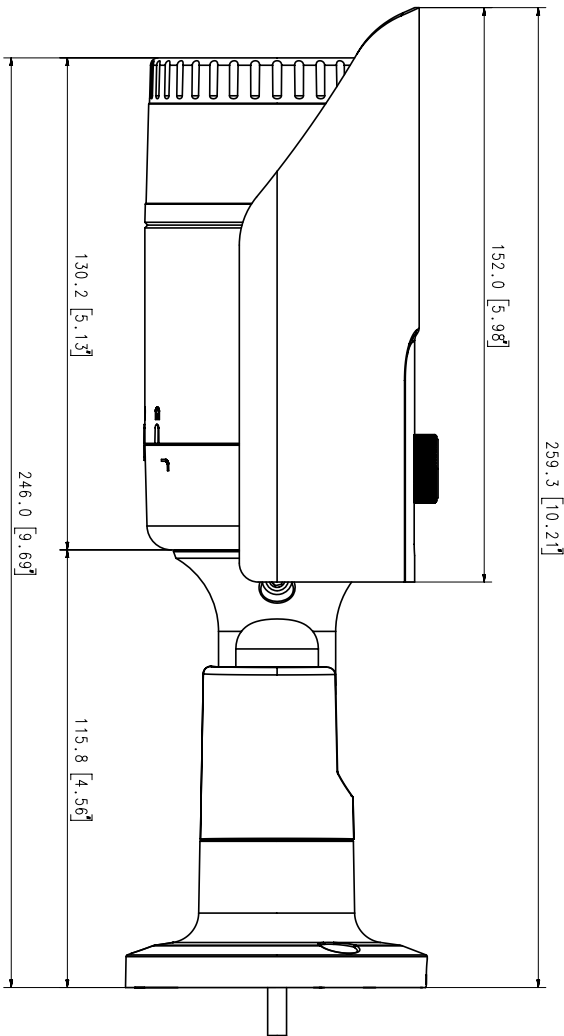

Appearance
Unit : mm [inch]