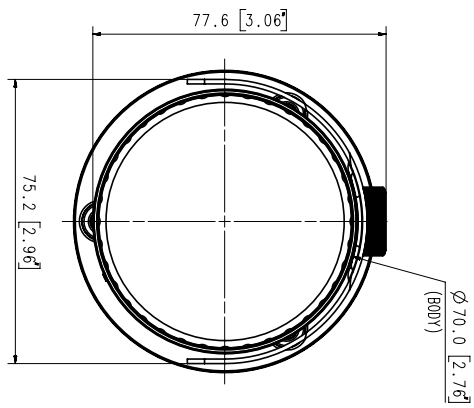

Appearance
Unit : mm [inch]