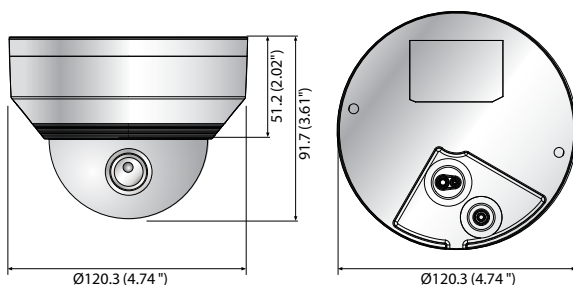

## Key Features

- Max. 2megapixel (1920 x 1080) resolution
- 0.1Lux (Color), 0Lux (B/W, IR LED on)
- 2.8mm/4mm/6mm fixed lens
- Max. 30fps@2M all resolutions (H.265/H.264)
- H.265, H.264, MJPEG codec supported, Multiple streaming
- Motion detection, Tampering, Defocus detection
- Hallway view (90°/270°), LDC support
- Micro SD/SDHC/SDXC memory slot (Max. 128GB)
- IR viewable length 20m/25m/30m
- IP66, IK10, PoE, 12VDC

## Dimensions

Unit : mm (inch)