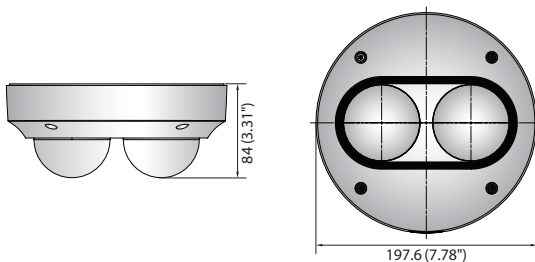

Dimensions

Unit : mm (inch)