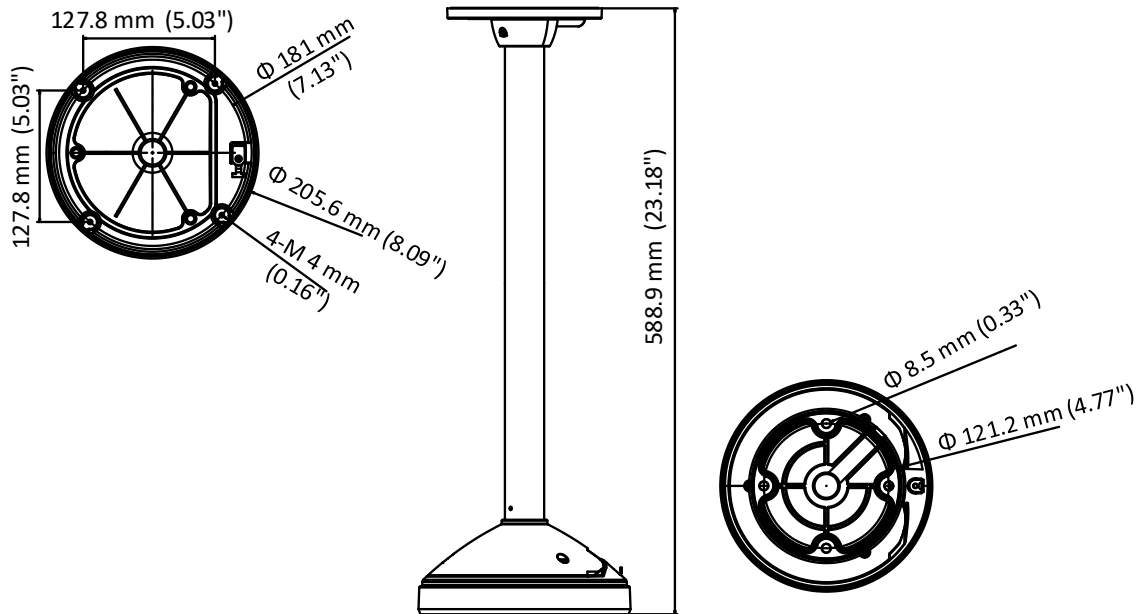

DS-1271ZJ-DM30-E

Pendant Mounting Bracket for Dome Camera

Features

- Aluminum alloy material with surface spray treatment
- Waterproof design
- The extendable design for the bracket facilitates installation

Dimension

Available Model

DS-1271ZJ-DM30-E

Parameters

Model	DS-1271ZJ-DM30-E
Parameters	Pendant Mounting Bracket for Dome Camera
Appearance	Hikvision White
Material	Aluminum Alloy
Dimension	$\Phi 205.9$ mm \times 598.9 mm (8.09" \times 23.18")
Weight	1920 g (4.2 lb.)

Notes

- The bracket should be installed on the flat wall.
- The waterproof rubber is necessary for the outdoor application.
- The wall must be capable of supporting over 3 times as much as the total weight of the camera and the bracket.
- The maximum load capacity of the bracket is 3 Kg (6.6 lb.).