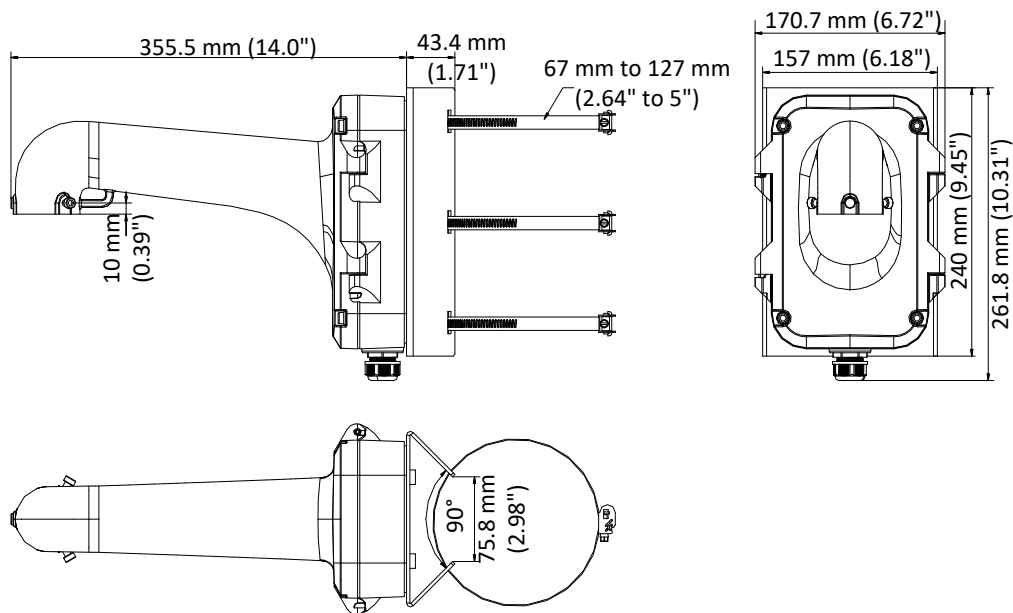

### Vertical Pole Mounting Bracket for Speed Dome

#### Feature

- Vertical pole mounting bracket with the junction box
- Aluminum alloy and steel material with surface spray treatment
- Adjustable diameter from 67 mm to 127 mm
- Supports bottom outlet and back outlet
- The hook for safety rope facilitates speed dome's installation

#### Dimension

#### Parameter

Model	DS-1604ZJ-Pole
Parameters	Vertical Pole Mounting Bracket for Speed Dome
Appearance	Hikvision White
Material	Aluminum Alloy and Steel
Dimension	355.5 mm × 261.8 mm × 170.7 mm (14" × 10.31" × 6.72")
Weight	3.8 Kg (8.38 lb.)