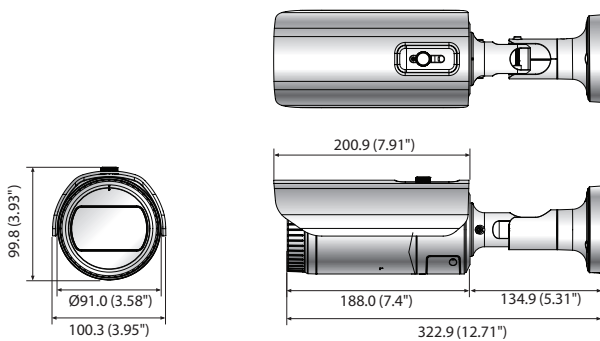

Dimensions

Unit : mm (inch)

XNO-L6080R