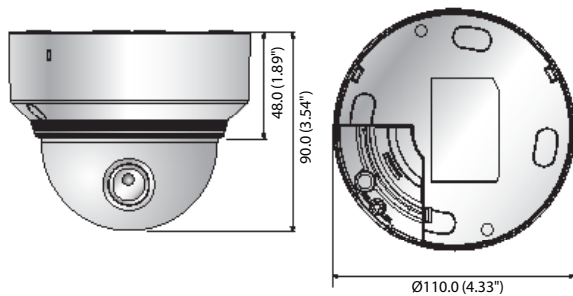

Dimensions

Unit : mm (inch)